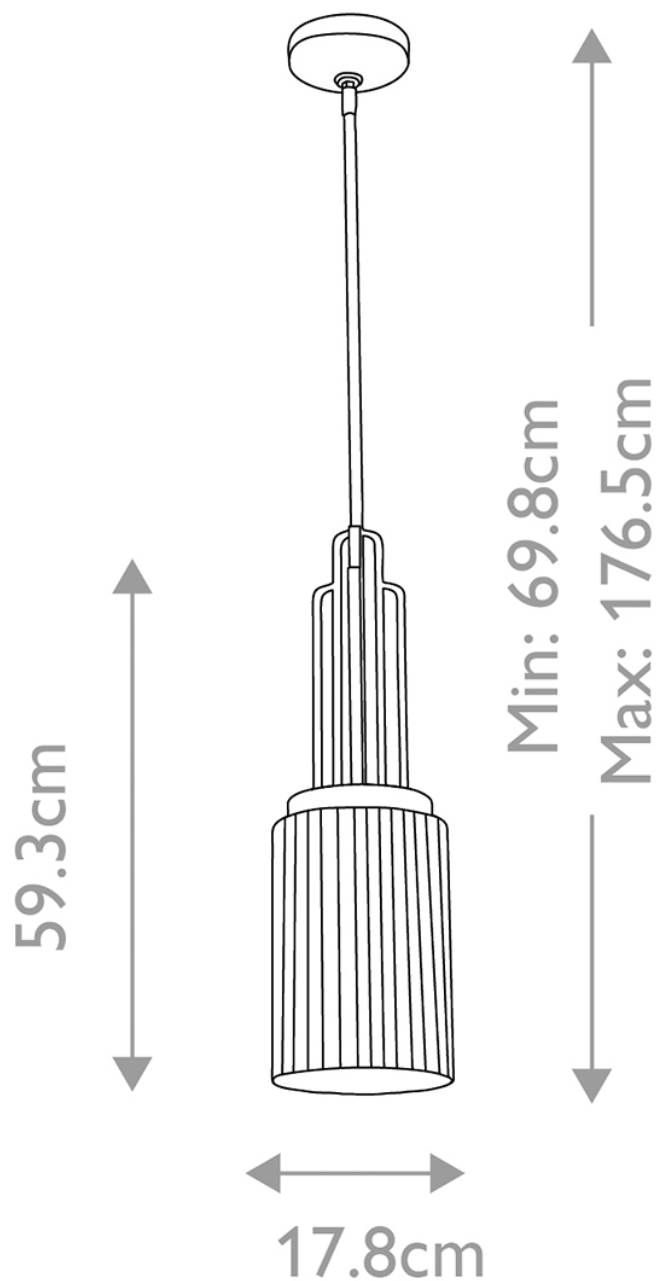

Quintiesse - Kimrose - QN-KIMROSE-MP-BNB - Natural Brass Clear Glass Ceiling Pendant Light

**CONTACT**