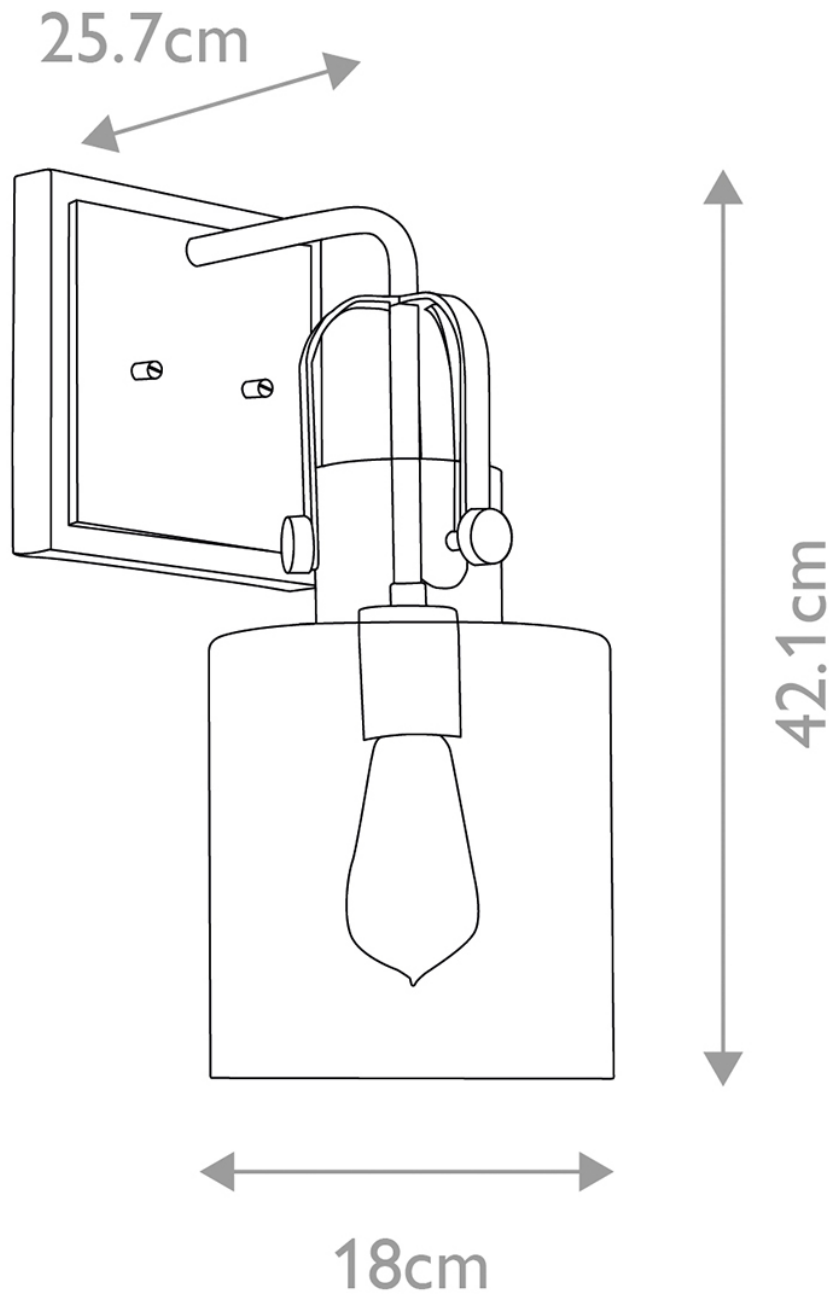

Quintiesse - Kitner - QN-KITNER1-NBR - Natural Brass Clear Seeded Glass Wall Light

CONTACT