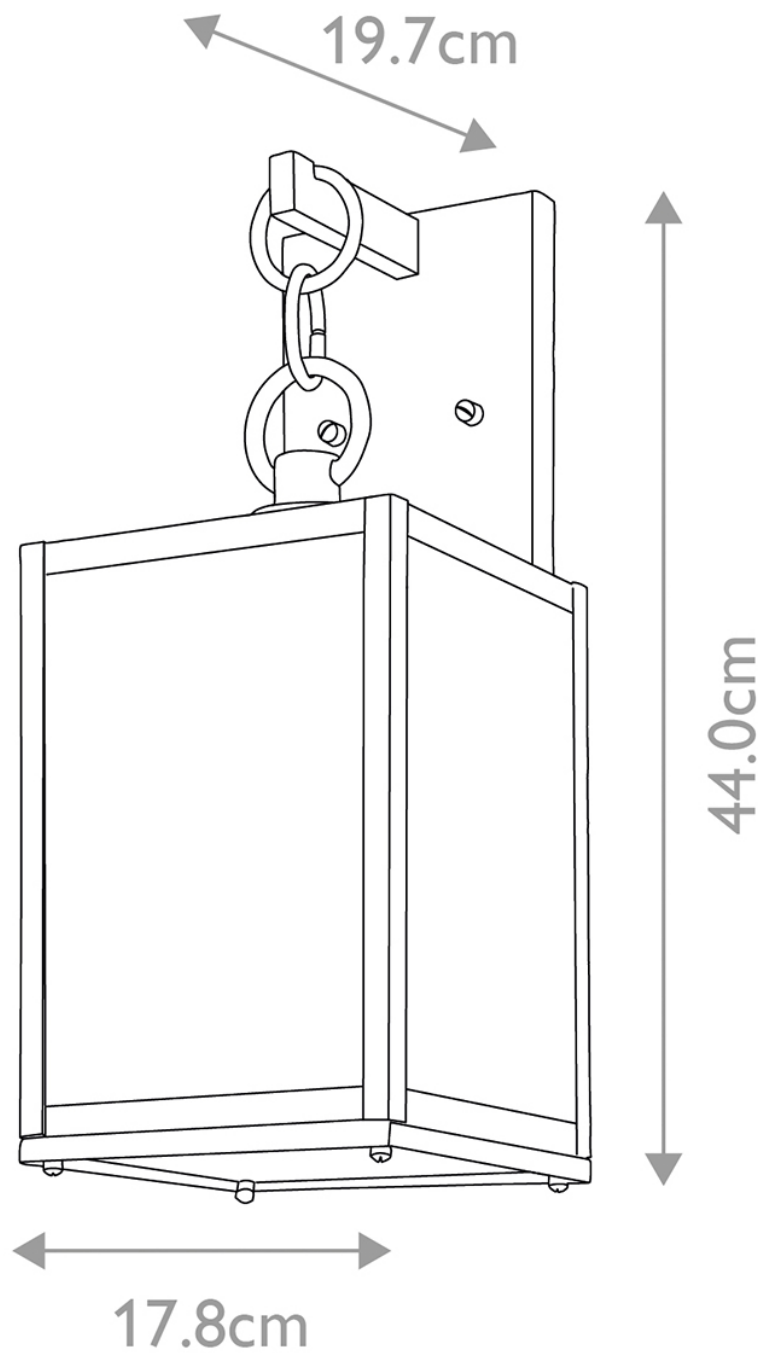

Quintiesse - Lahden - QN-LAHDEN2-M-WZC - Zinc Clear Seeded Glass IP44 Outdoor Wall Light

**CONTACT**