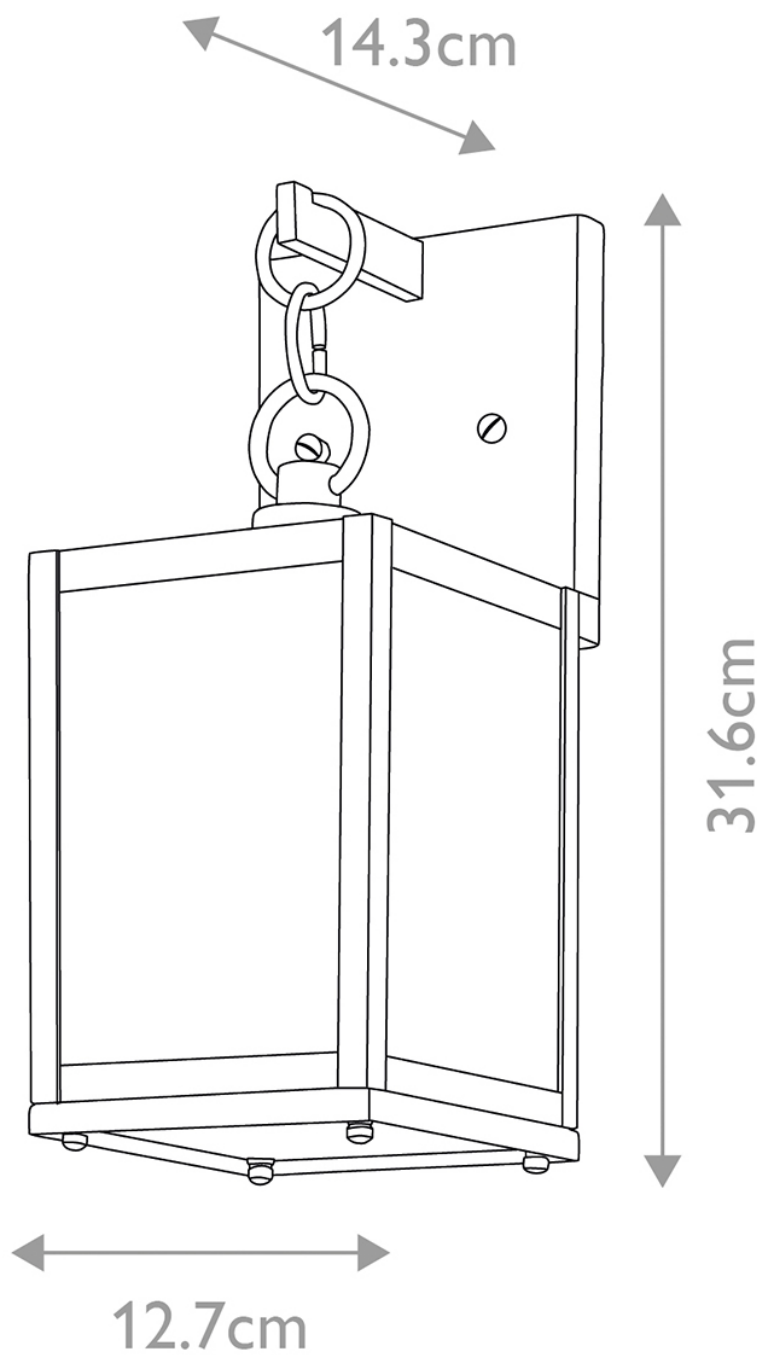

Quintiesse - Lahden - QN-LAHDEN2-S-WZC - Zinc Clear Seeded Glass IP44 Outdoor Wall Light

CONTACT