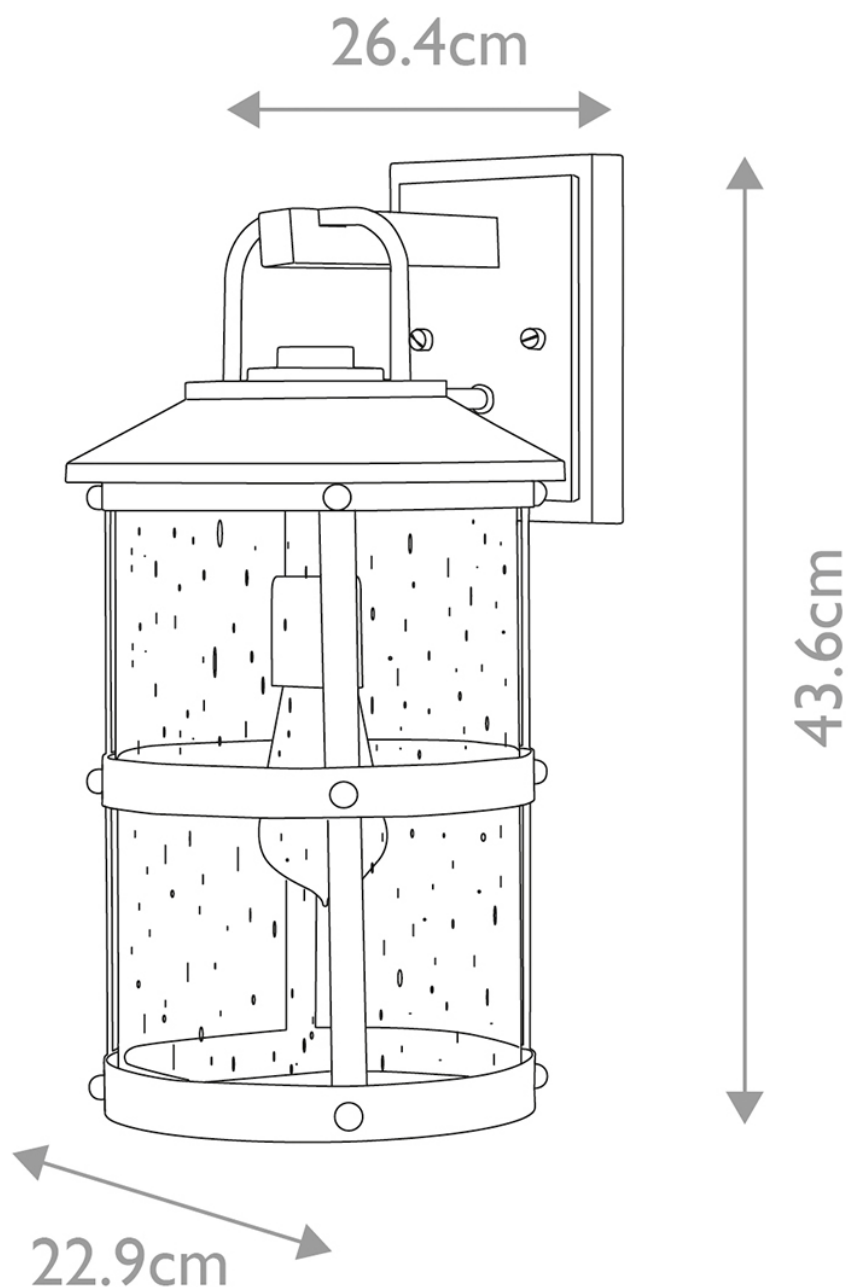

Quintiesse - Lakehouse - QN-LAKEHOUSE2-M-DZ - Aged Zinc Grey Clear Seeded Glass IP44 Outdoor Wall Light

CONTACT