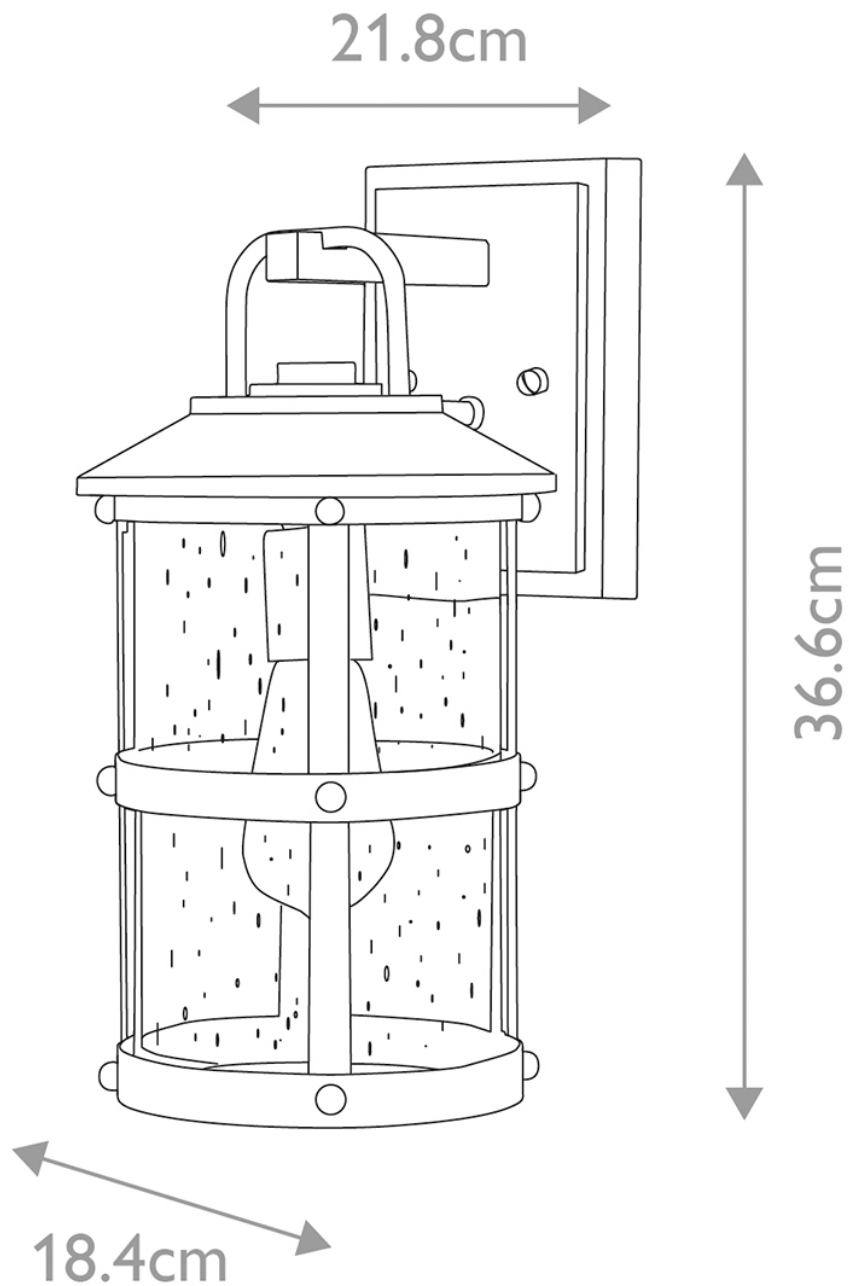

Quintiesse - Lakehouse - QN-LAKEHOUSE2-S-DZ - Aged Zinc Grey Clear Seeded Glass IP44 Outdoor Wall Light

CONTACT