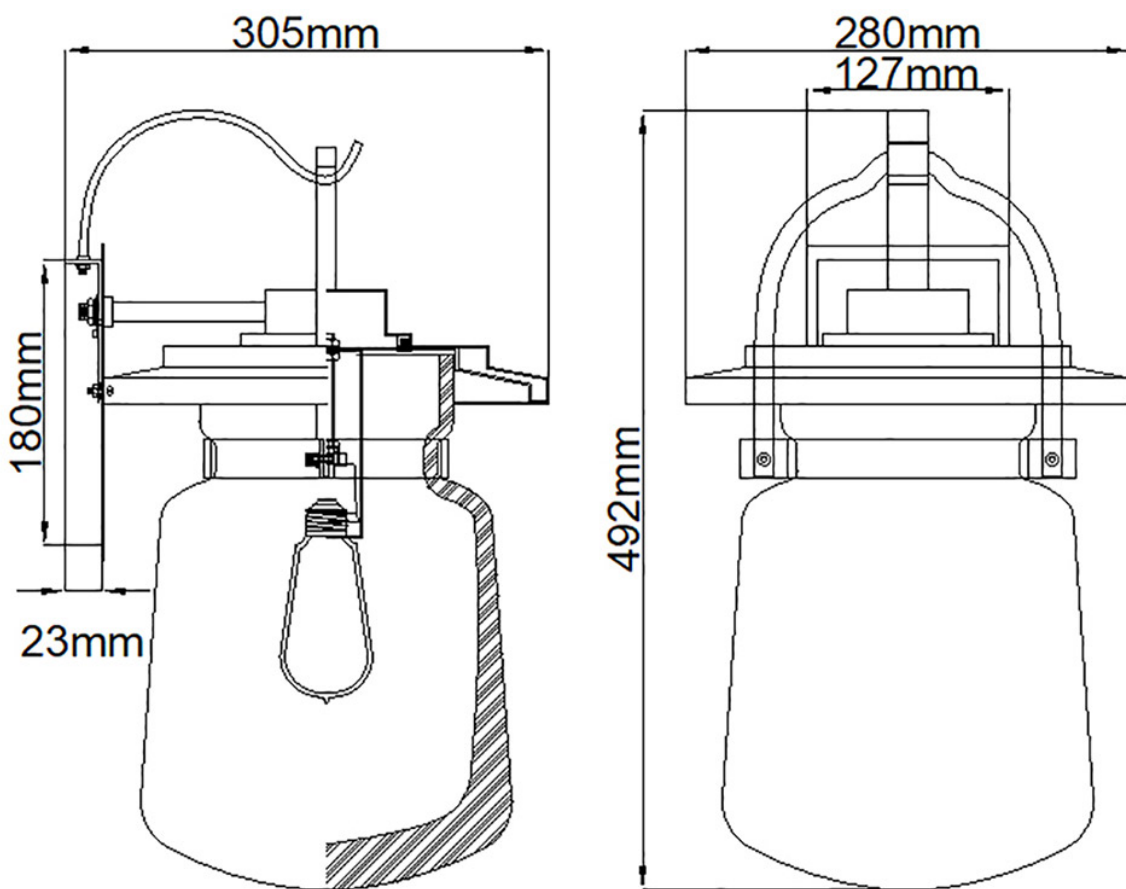

Quintiesse - Lasalle - QN-LASALLE-L-WT - Western Bronze Clear Glass IP44 Outdoor Wall Light

CONTACT