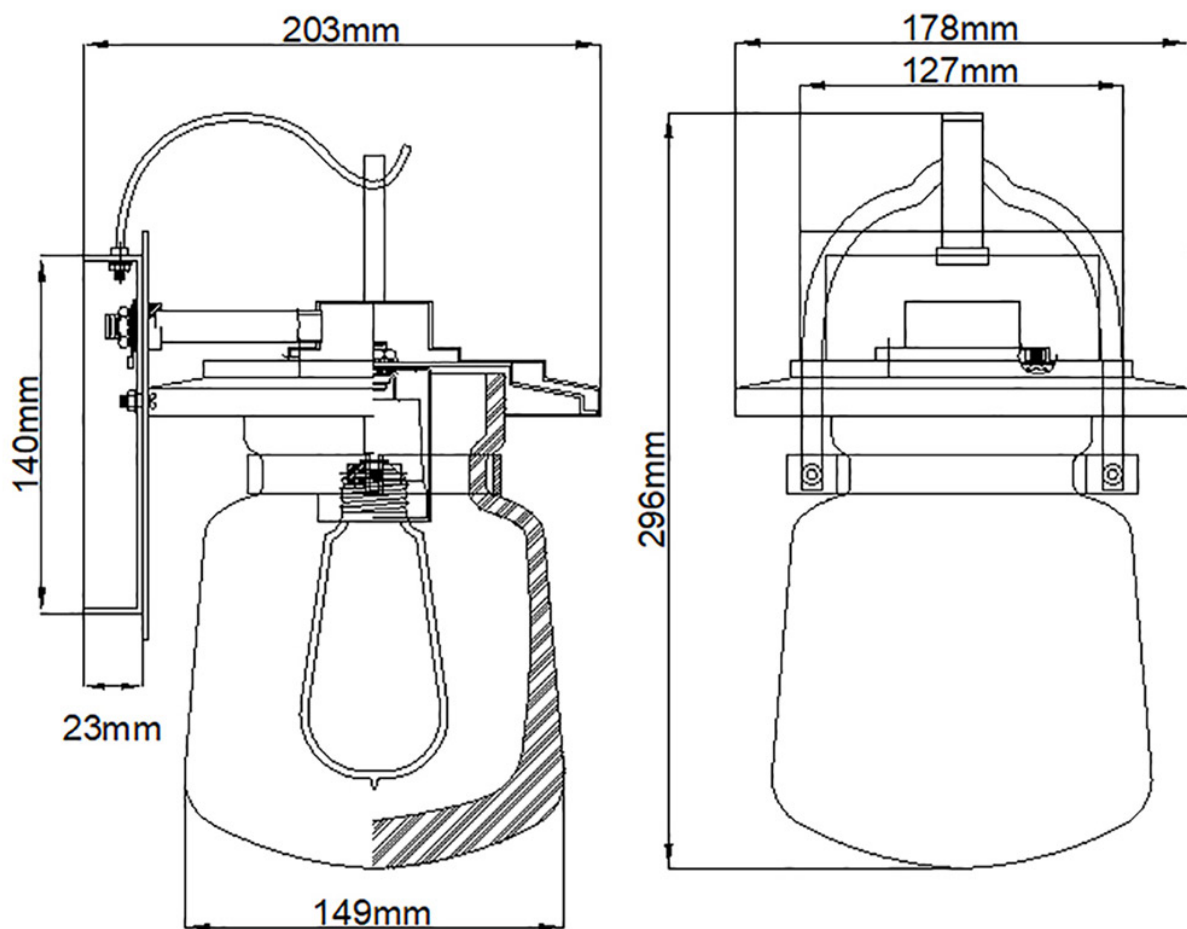

Quintiesse - Lasalle - QN-LASALLE-S-WT - Western Bronze Clear Glass IP44 Outdoor Wall Light

CONTACT