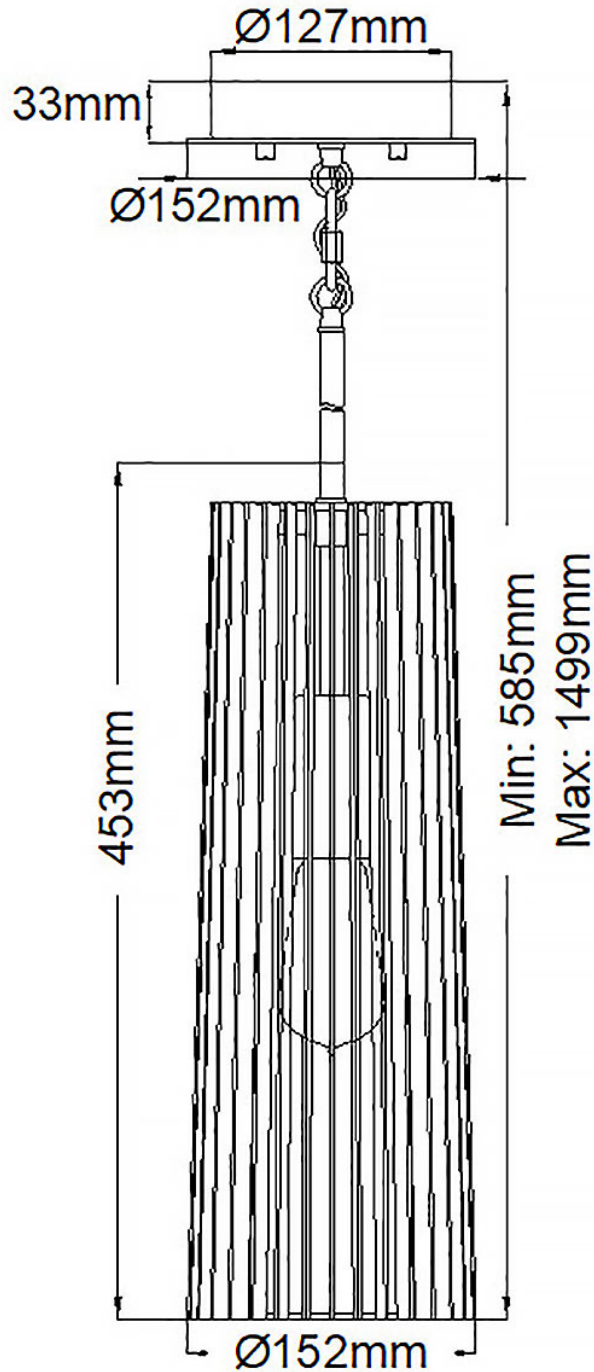

Quintiesse - Linara - QN-LINARA-P-BK - Black Natural Brass Ceiling Pendant Light

CONTACT