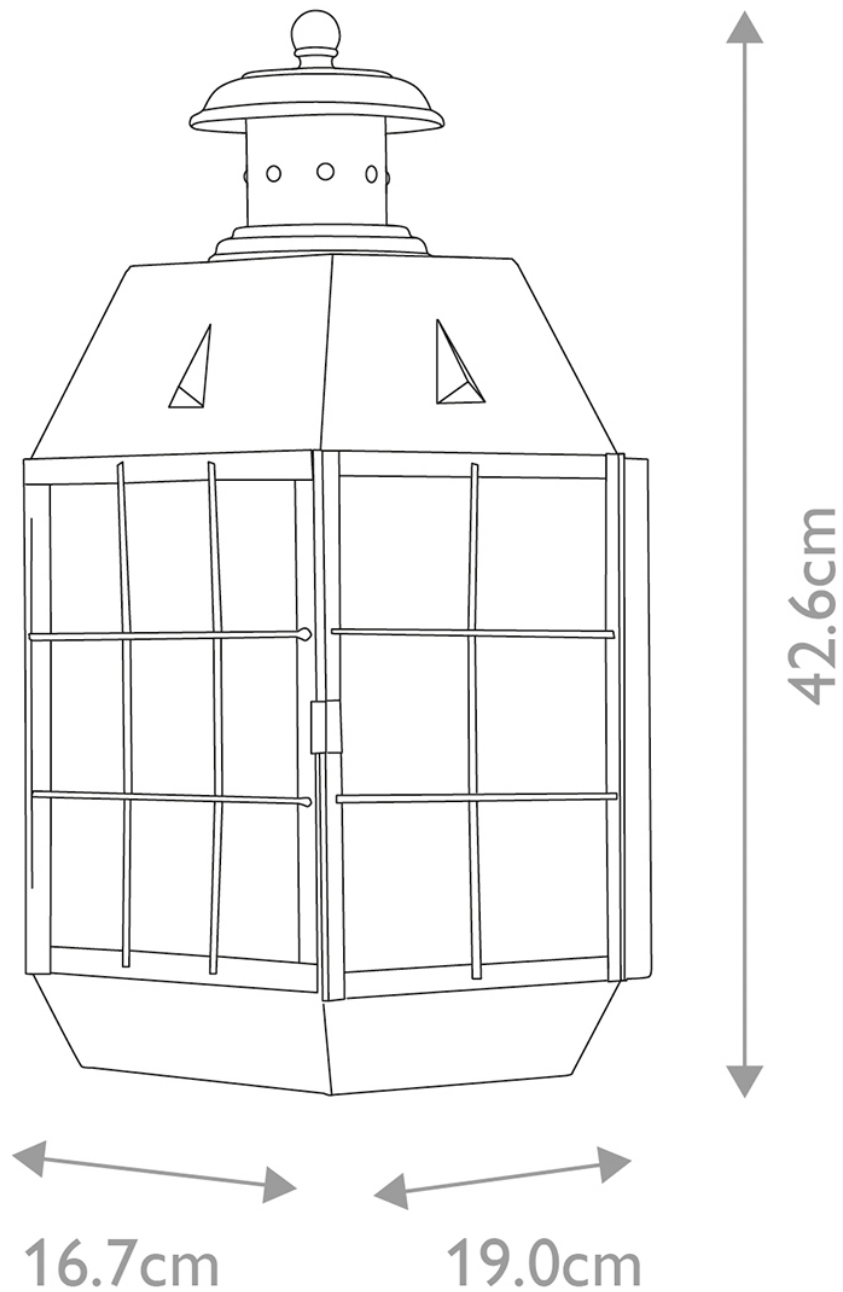

Quintiesse - Nantucket - QN-NANTUCKET-L-AS - Aged Brass Clear Seeded Glass 2 Light IP44 Outdoor Half Lantern Wall Light

**CONTACT**