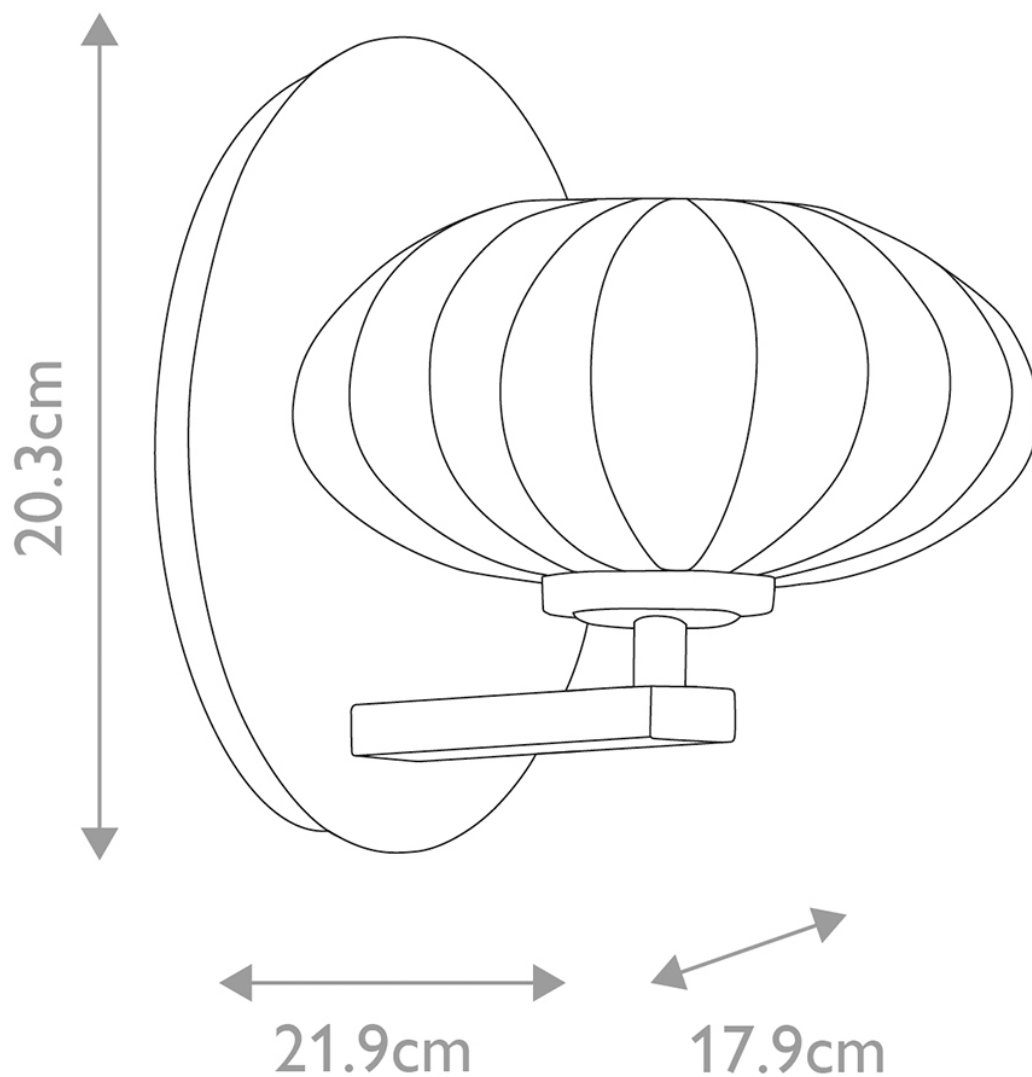

Quintiesse - Pim - QN-PIM1-PC - LED Chrome Opal Glass IP44 Bathroom Wall Light

CONTACT