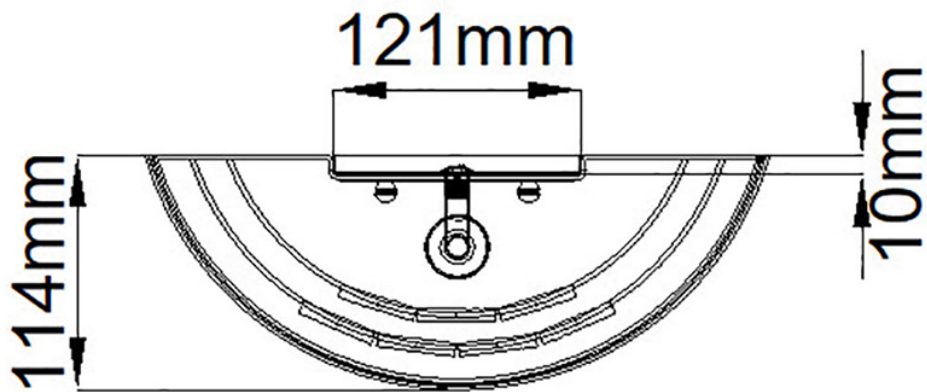

QUINTIESSE

ISSUE DATE 13/03/2023

Quintiesse - Reverie - QN-REVERIE2-CPG - Hammered Stainless Steel Champagne Gold Frosted Crystal Glass 2 Light Wall

CONTACT

www.firstchoicelighting.co.uk

info@firstchoicelighting.co.uk