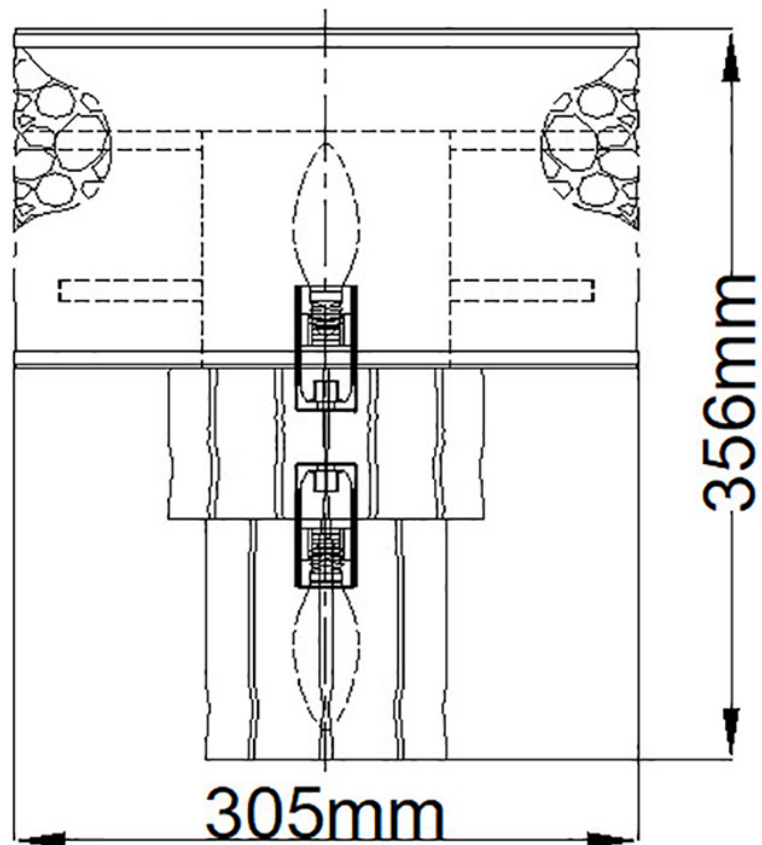

QUINTIESSE

ISSUE DATE 13/03/2023

Quintiesse - Reverie - QN-REVERIE2-CPG - Hammered Stainless Steel Champagne Gold Frosted Crystal Glass 2 Light Wall

CONTACT

www.firstchoicelighting.co.uk

info@firstchoicelighting.co.uk