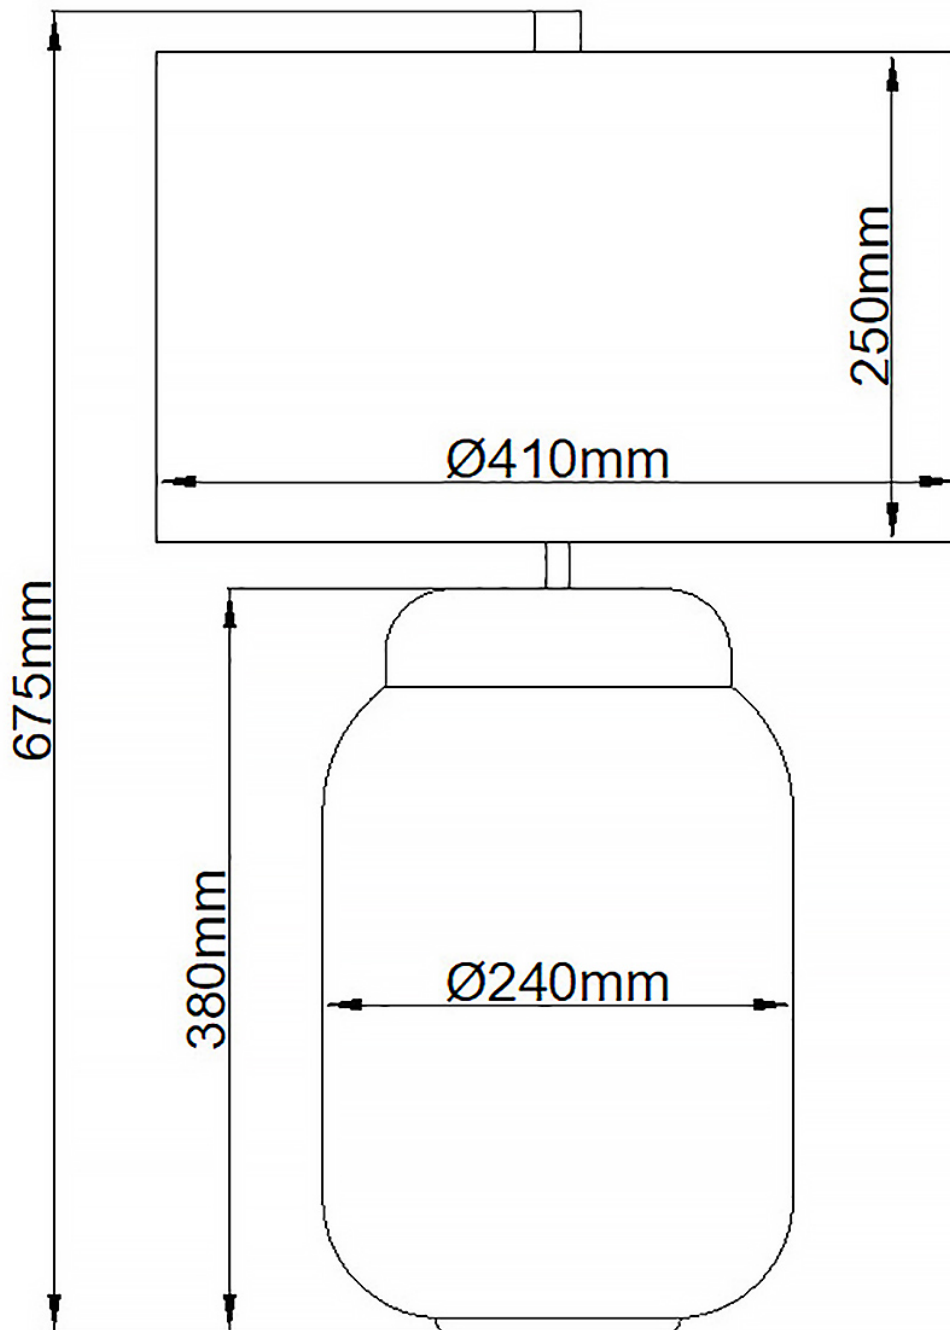

Quintiesse - Sola - QN-SOLA-TL-L-BLU - Nickel Breton Large Table Lamp With Shade

CONTACT