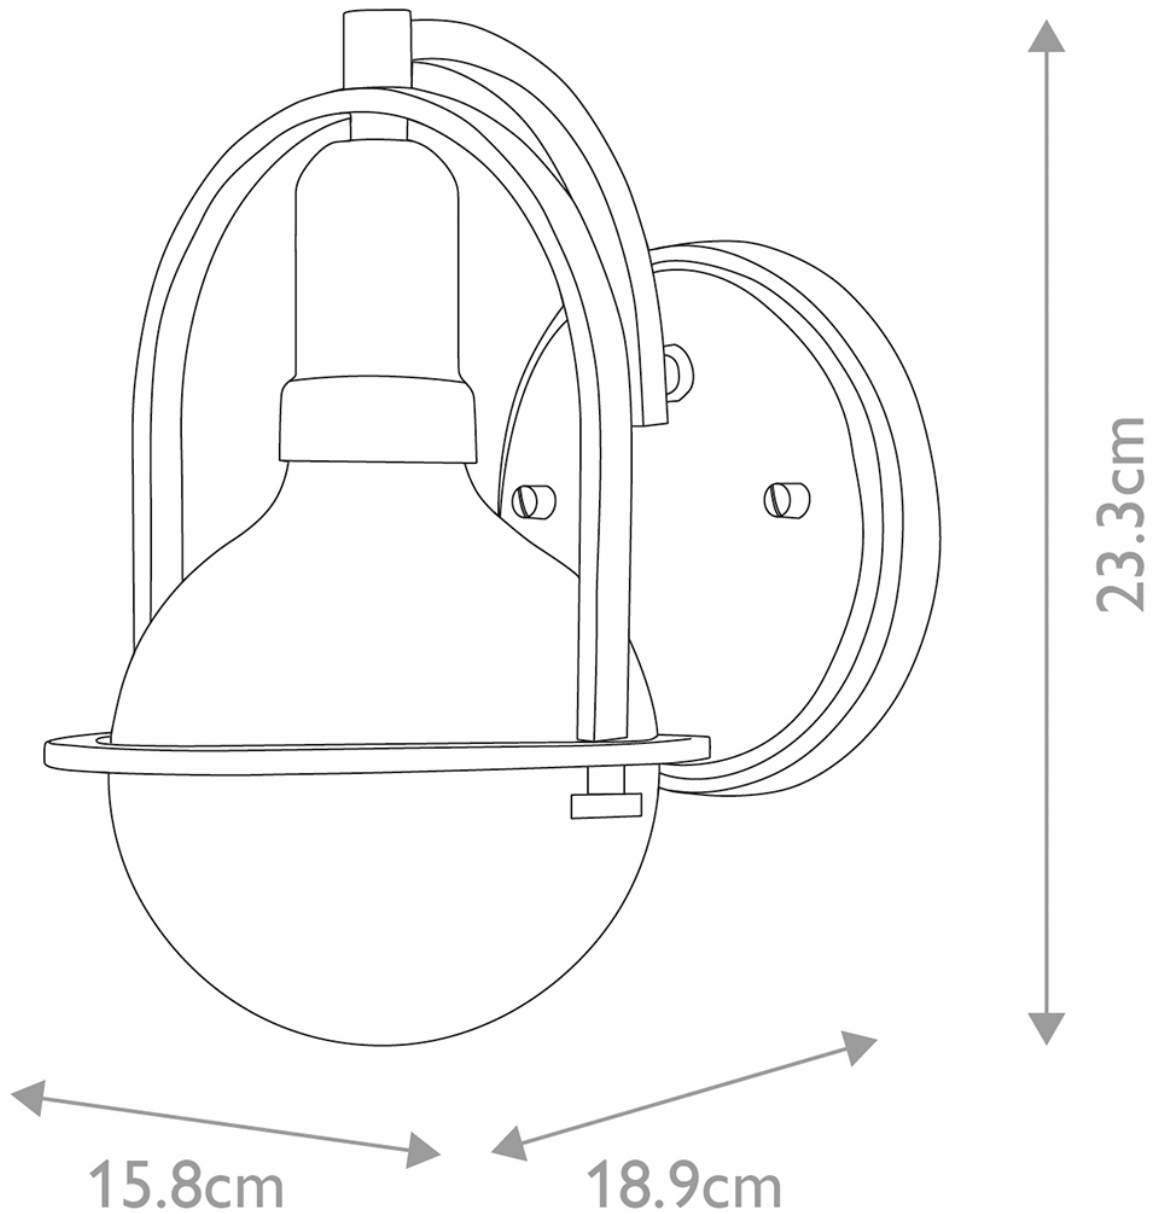

Quintiesse - Somerset - QN-SOMERSET1-C-HB - Heritage Brass Wall Light

CONTACT