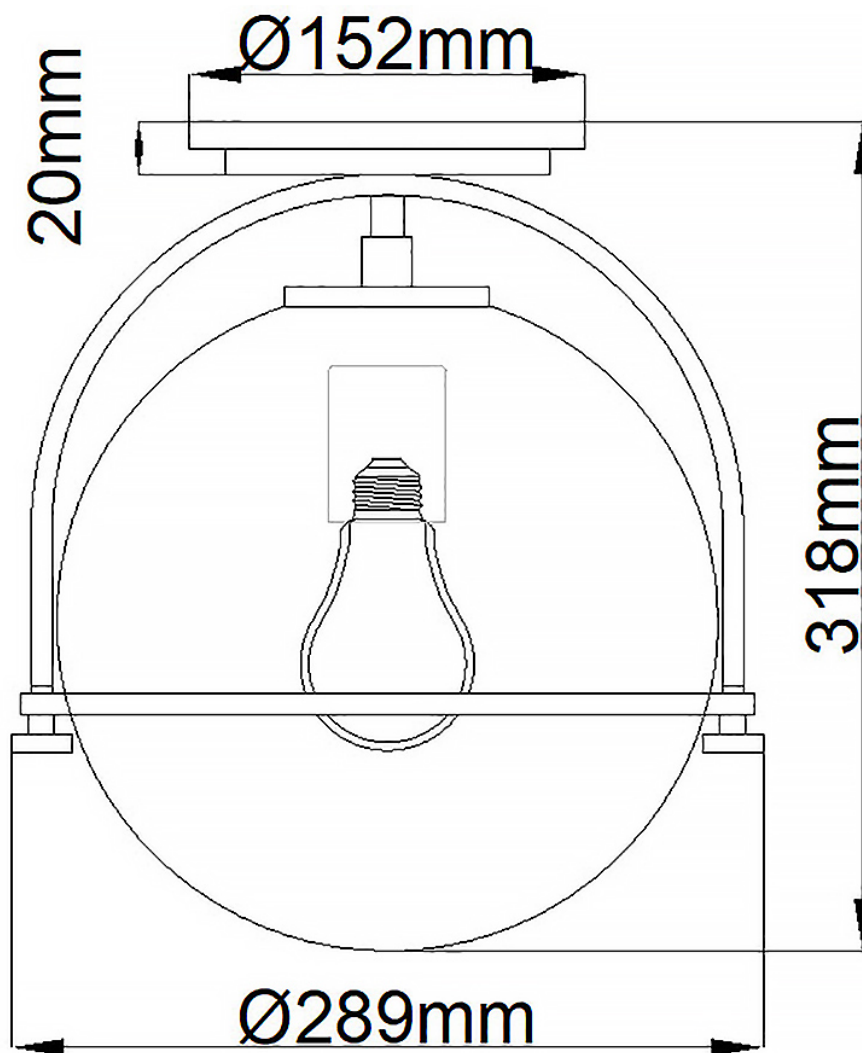

Quintiesse - Somerset - QN-SOMERSET-F-C-BK - Black Clear Seeded Glass Flush Ceiling Light

CONTACT