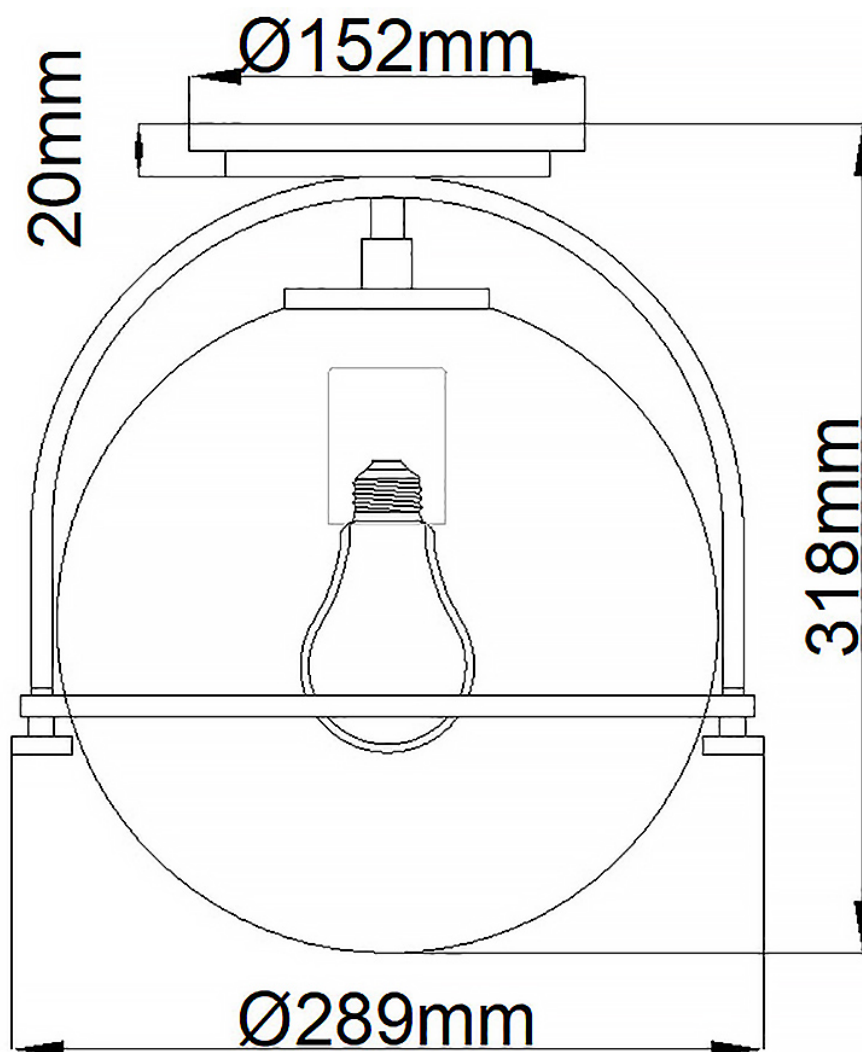

Quintiesse - Somerset - QN-SOMERSET-F-C-BN - Brushed Nickel Clear Seeded Glass Flush Ceiling Light

CONTACT