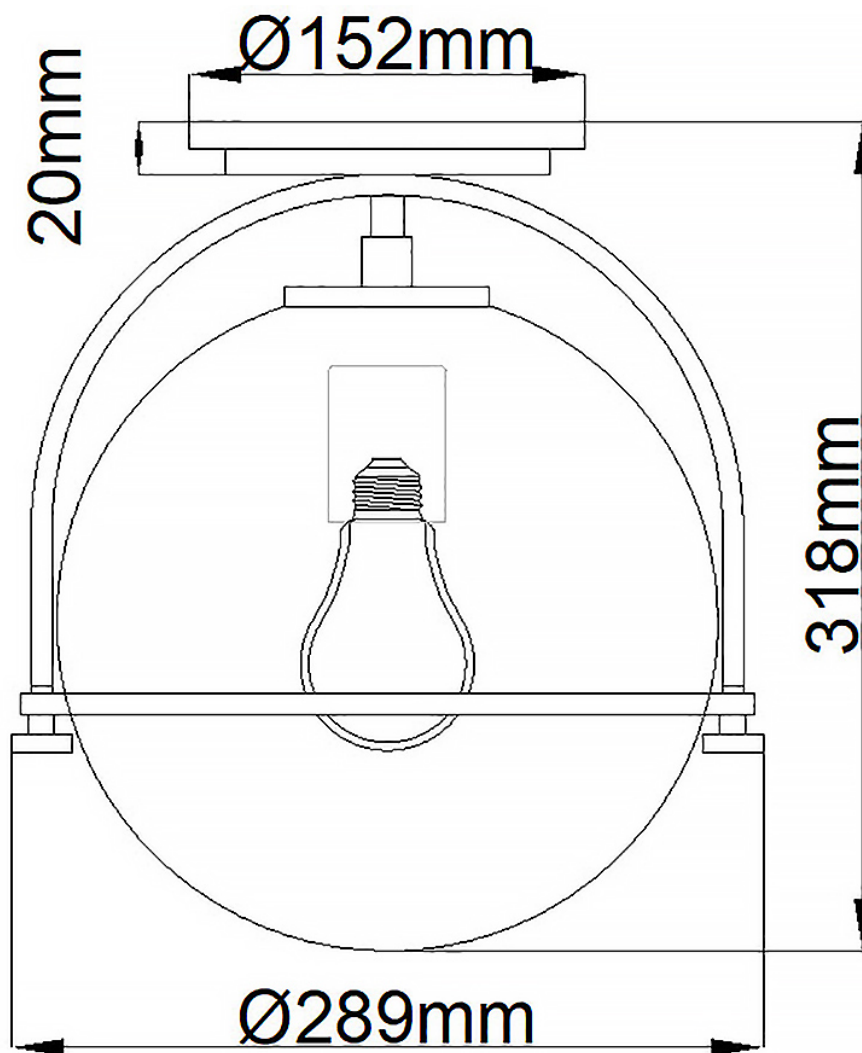

Quintiesse - Somerset - QN-SOMERSET-F-C-HB - Heritage Brass Clear Seeded Glass Flush Ceiling Light

CONTACT