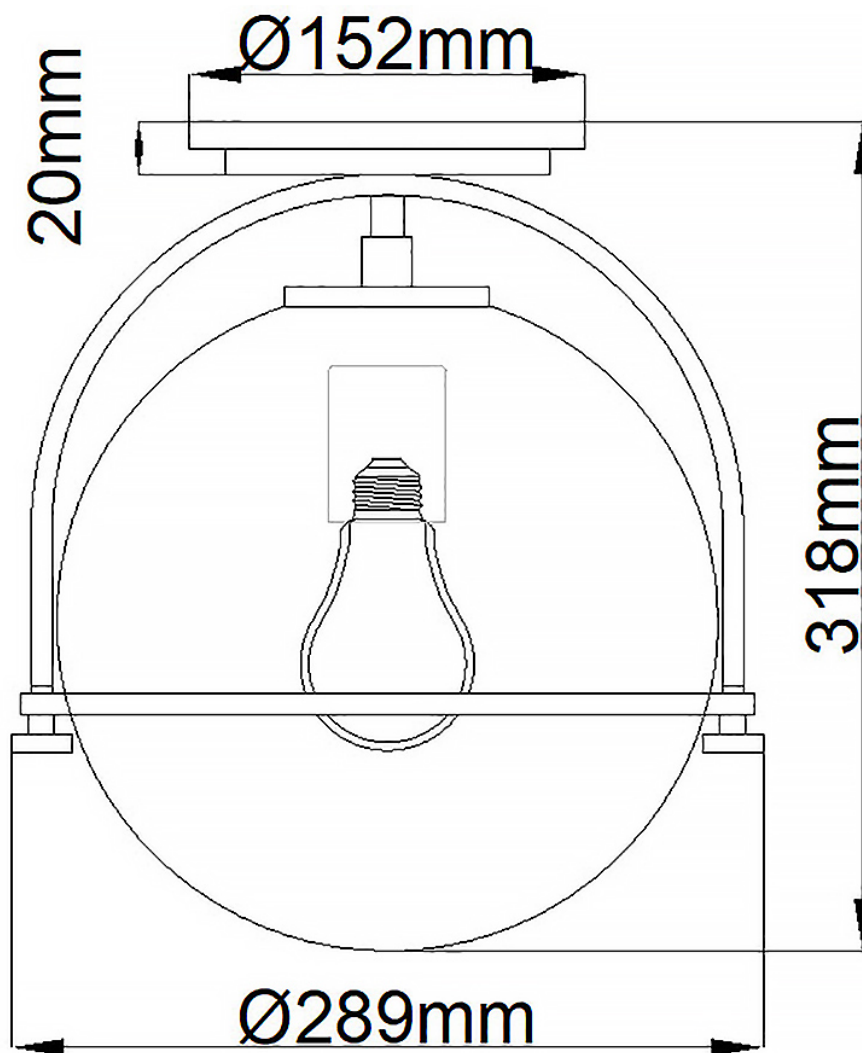

Quintiesse - Somerset - QN-SOMERSET-F-O-BK - Black Opal Glass Flush Ceiling Light

**CONTACT**