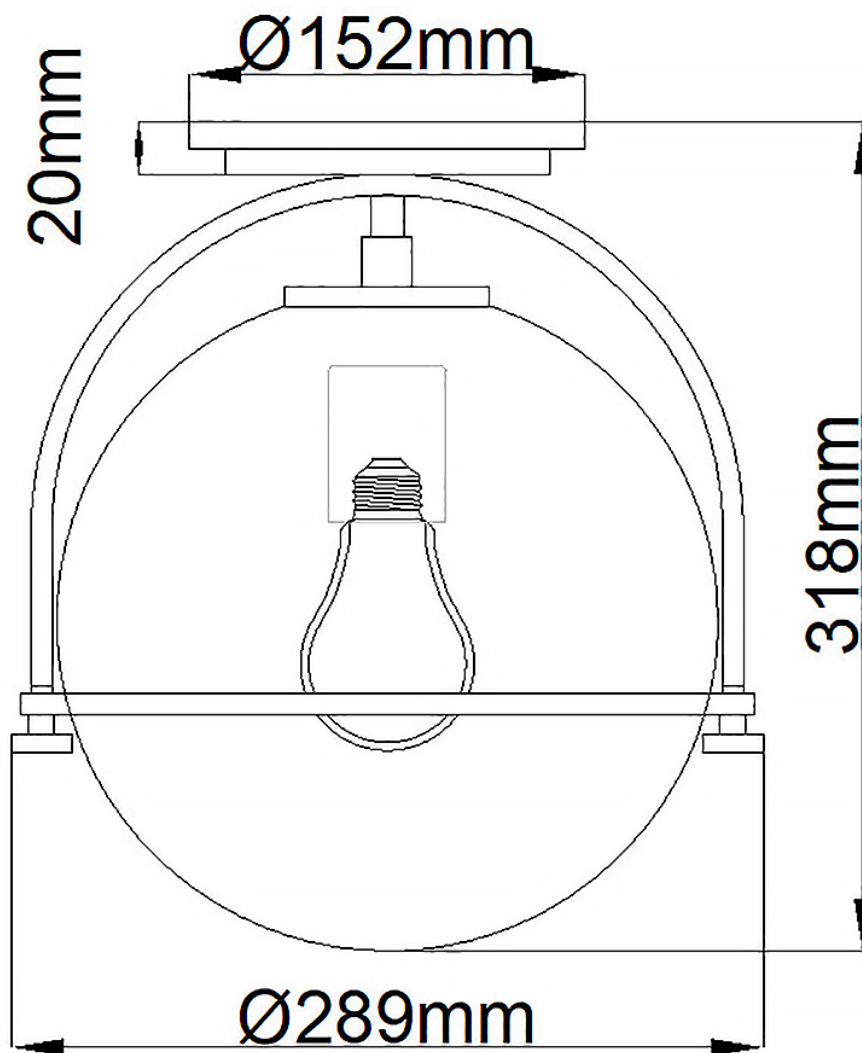

Quintiesse - Somerset - QN-SOMERSET-F-O-BN - Brushed Nickel Opal Glass Flush Ceiling Light

**CONTACT**