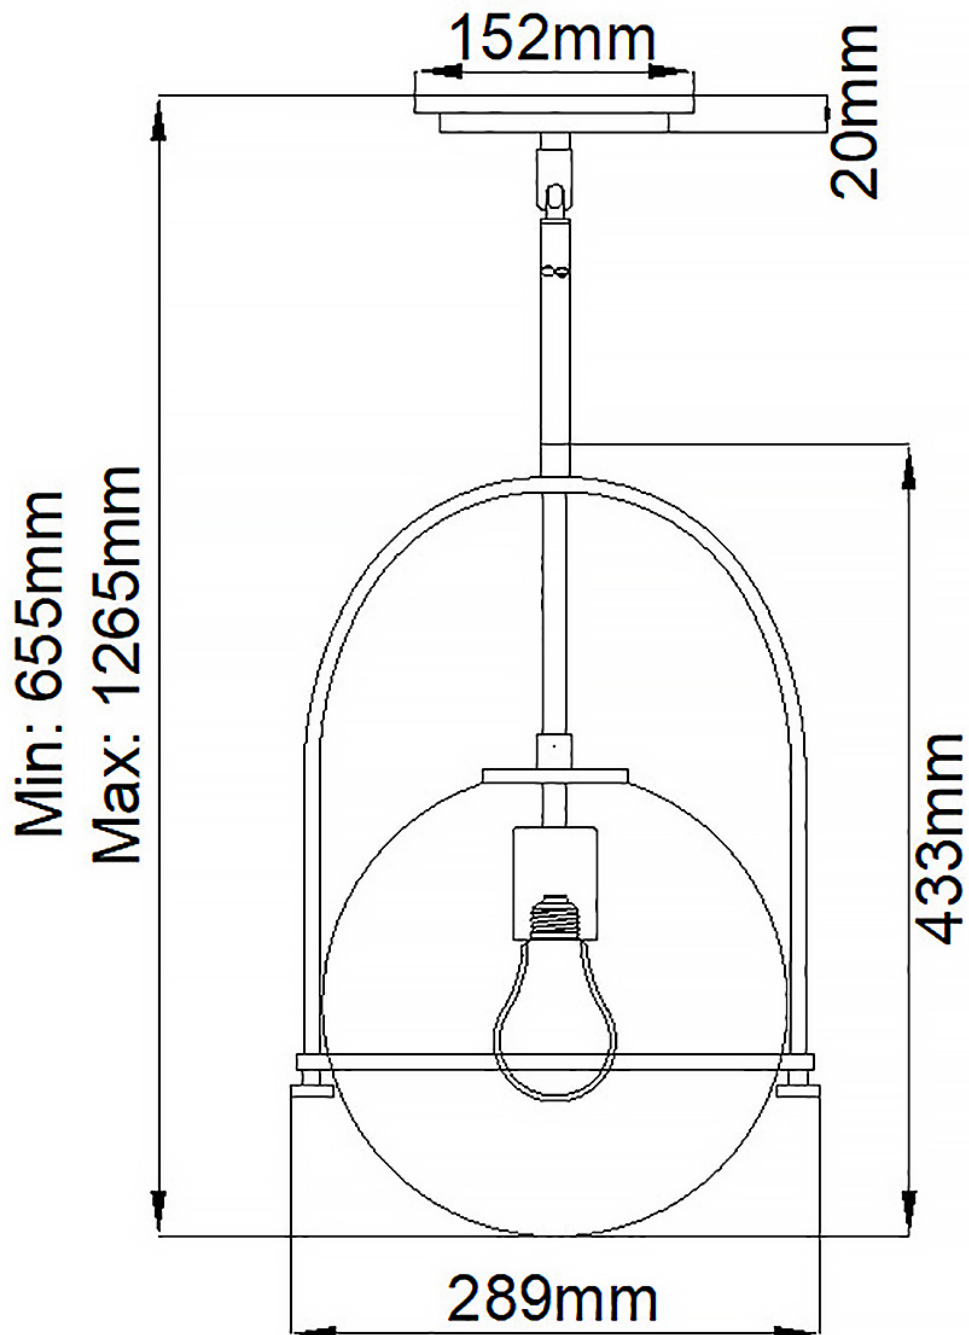

Quintiesse - Somerset - QN-SOMERSET-P-C-BN - Brushed Nickel Clear Seeded Glass Ceiling Pendant Light

CONTACT