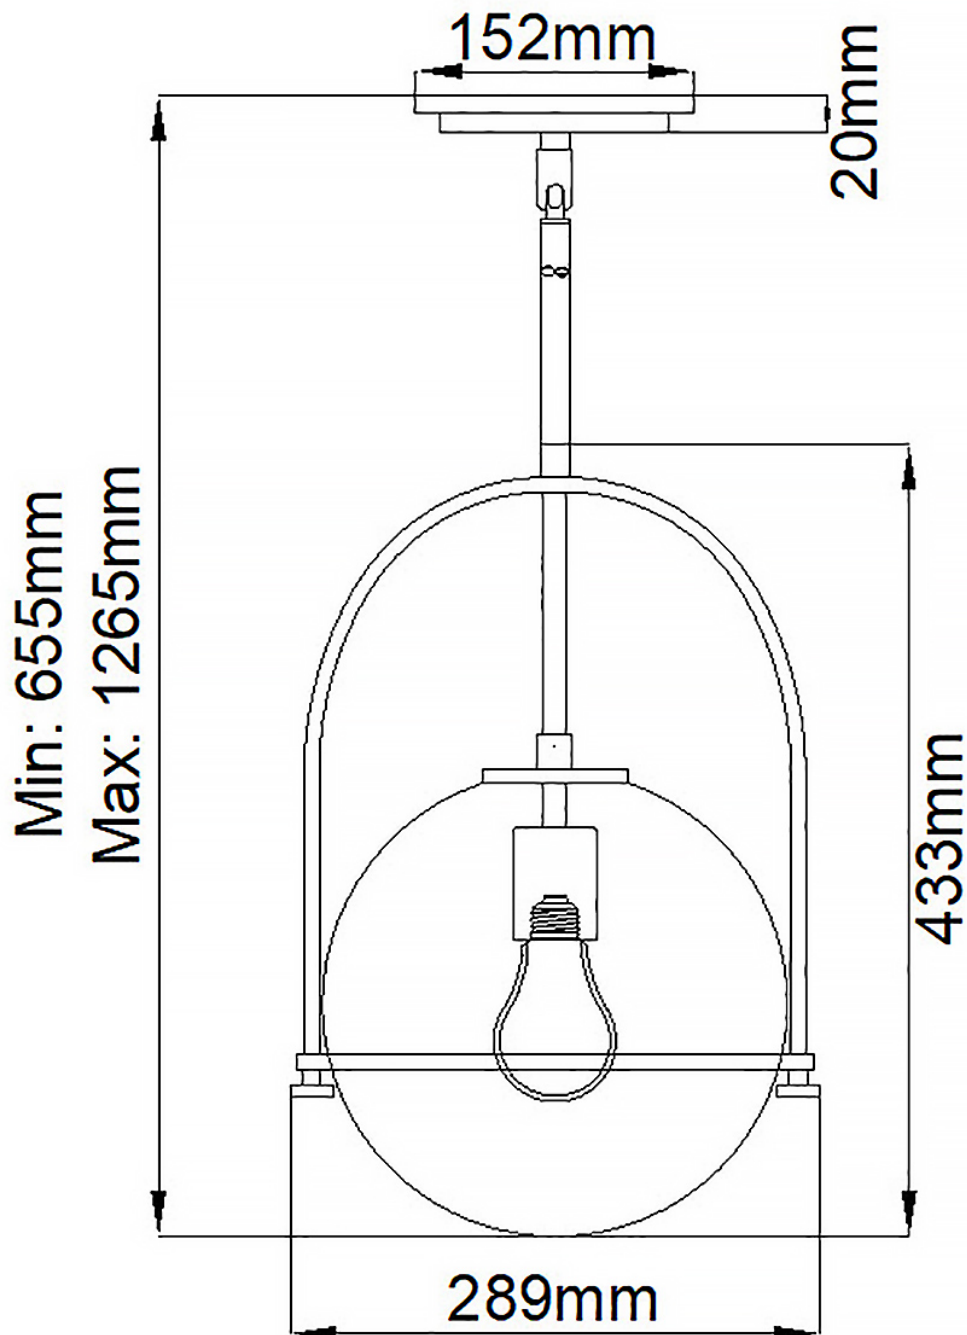

Quintiesse - Somerset - QN-SOMERSET-P-O-BK - Black Opal Glass Ceiling Pendant Light

CONTACT