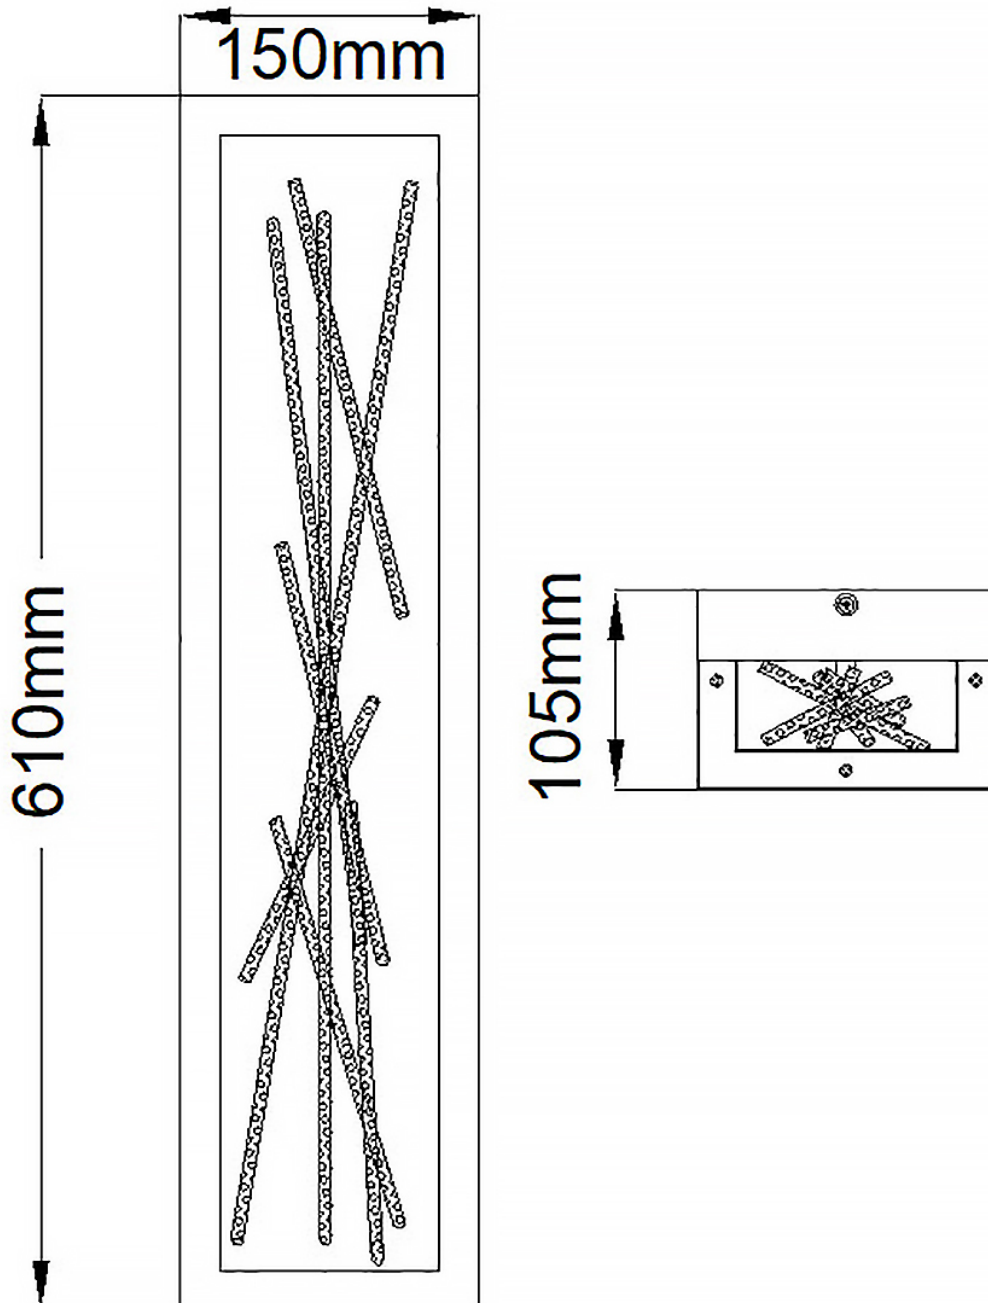

Quintiesse - Styx - QN-STYX-LED-W-BG - LED Black Gilded Gold Wall Washer Light

CONTACT