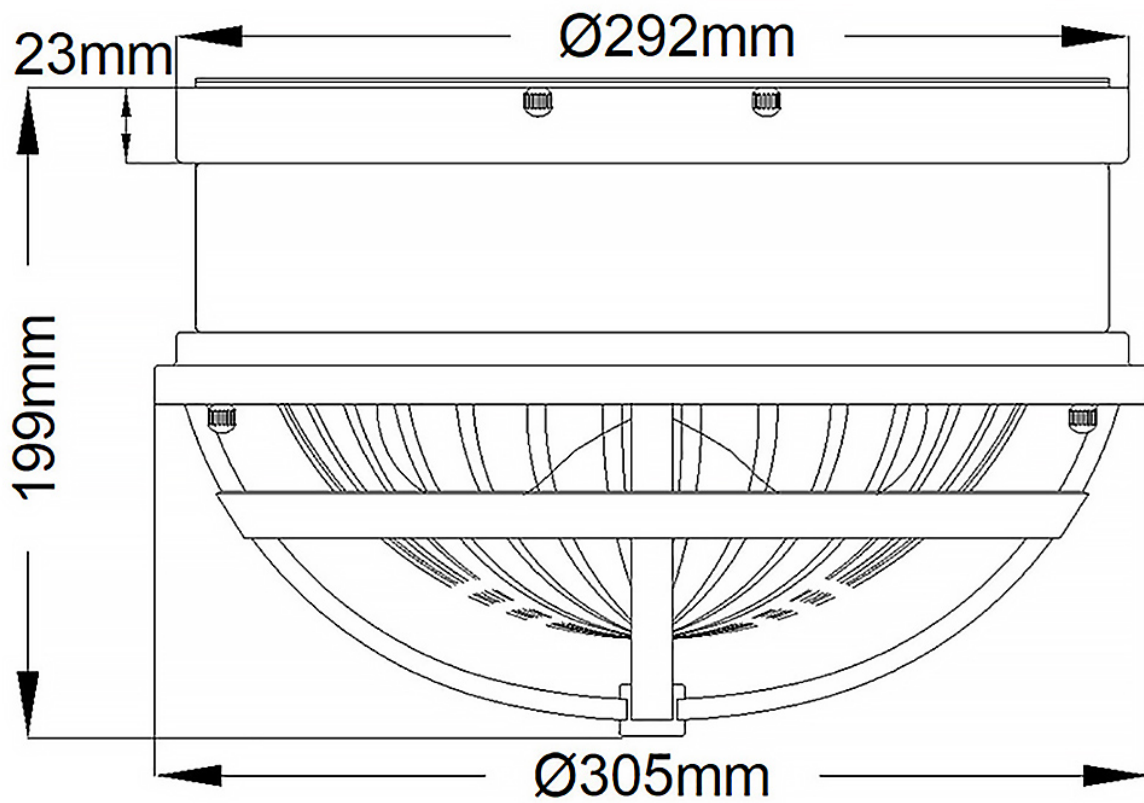

Quintiesse - Tollis - QN-TOLLIS-F-BN - Brushed Nickel White Clear Ribbed Glass 2 Light Flush Ceiling Light

CONTACT