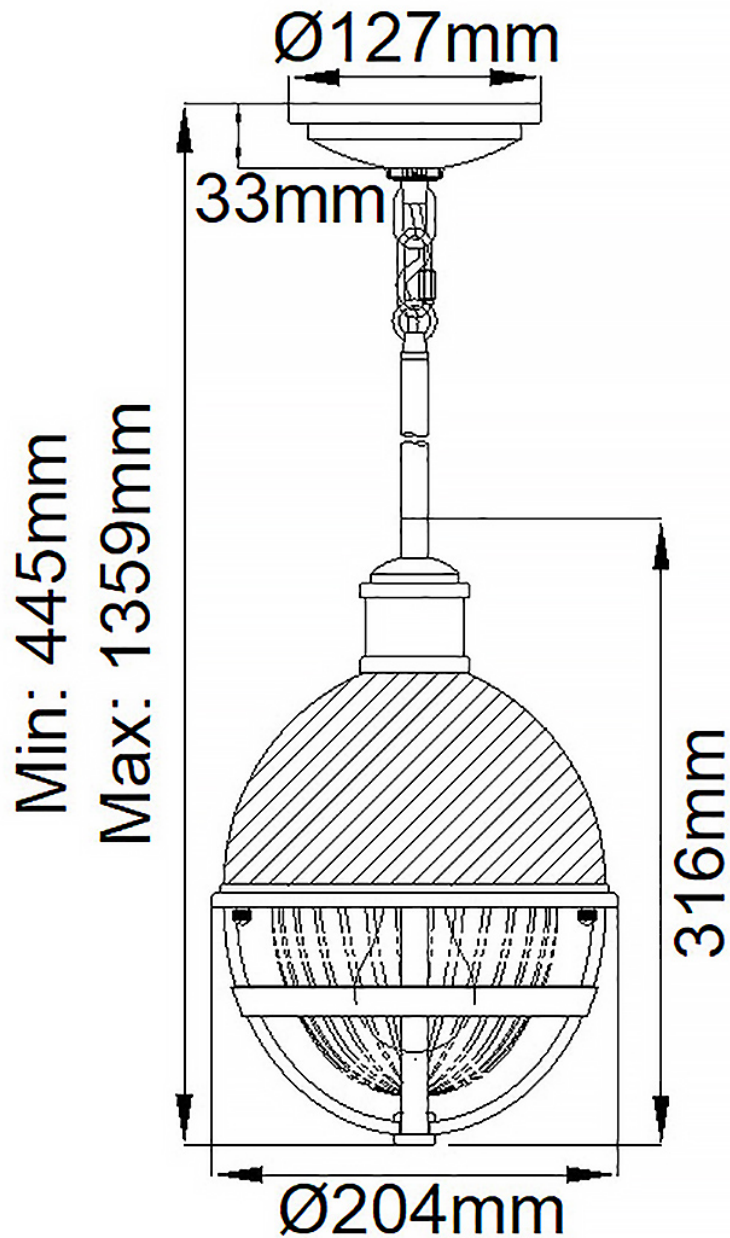

Quintiesse - Tollis - QN-TOLLIS-MP-BN - Brushed Nickel White Clear Ribbed Glass Ceiling Pendant Light

CONTACT