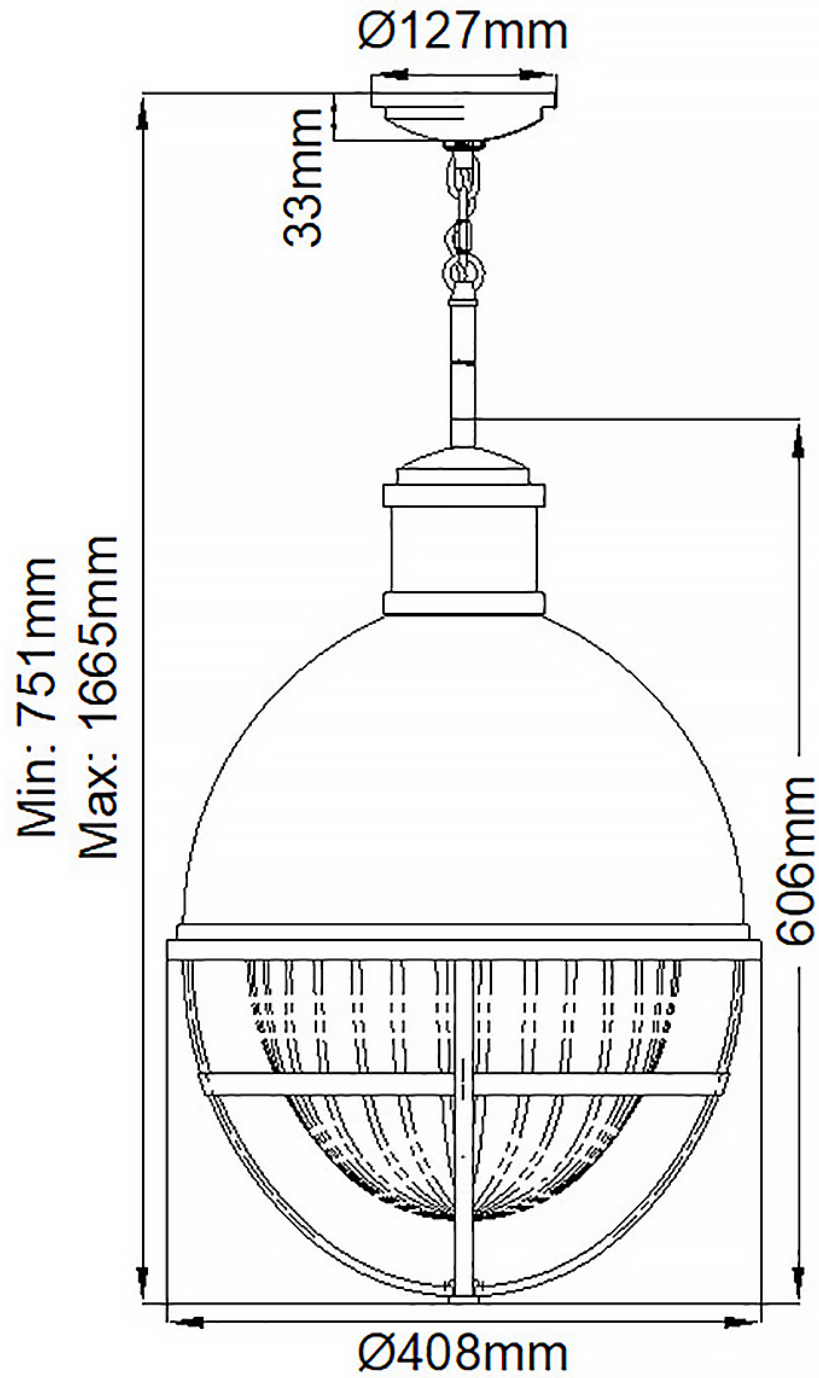

Quintiesse - Tollis - QN-TOLLIS-P-BN - Brushed Nickel White Clear Ribbed Glass Ceiling Pendant Light

CONTACT