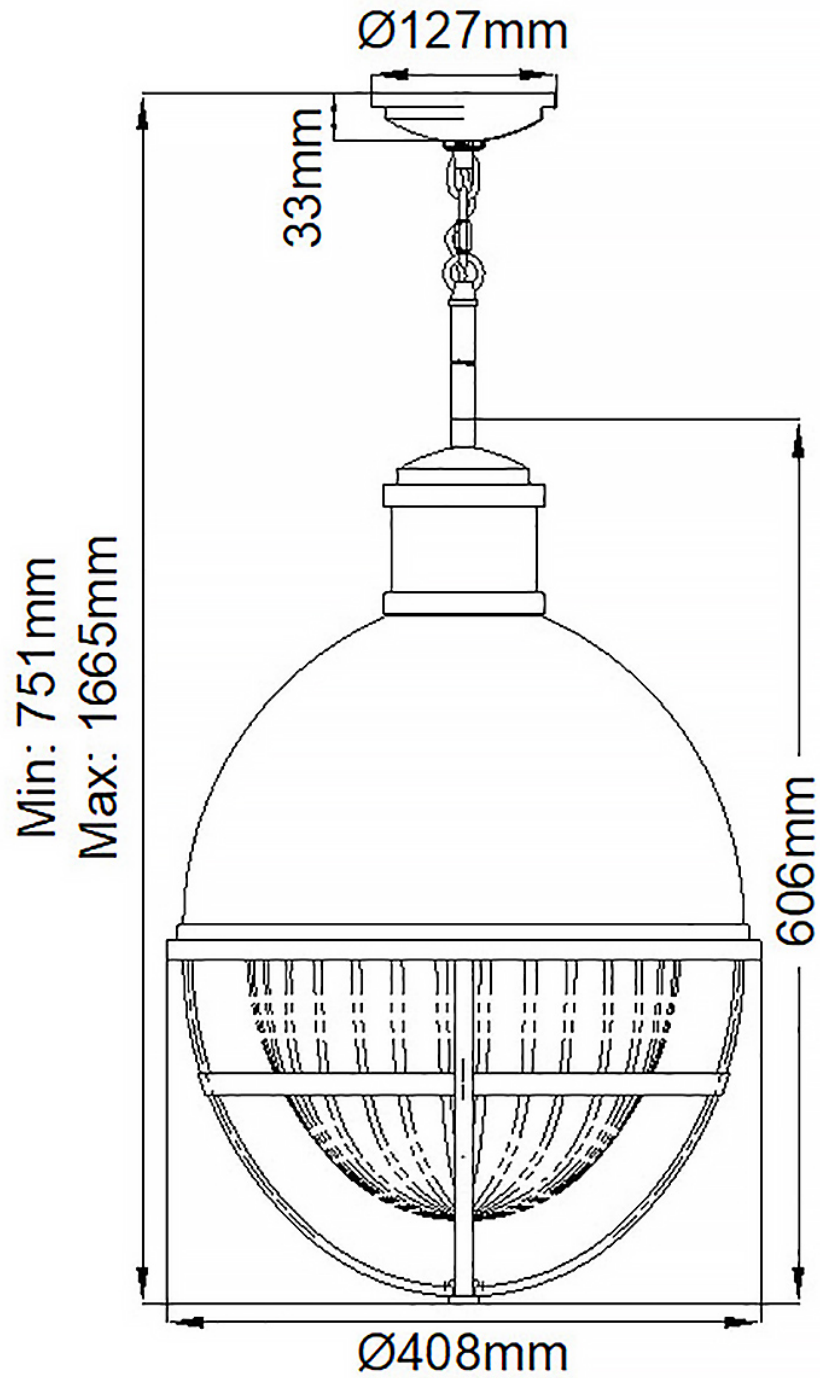

Quintiesse - Tollis - QN-TOLLIS-P-NBR - Natural Brass White Clear Ribbed Glass Ceiling Pendant Light

CONTACT