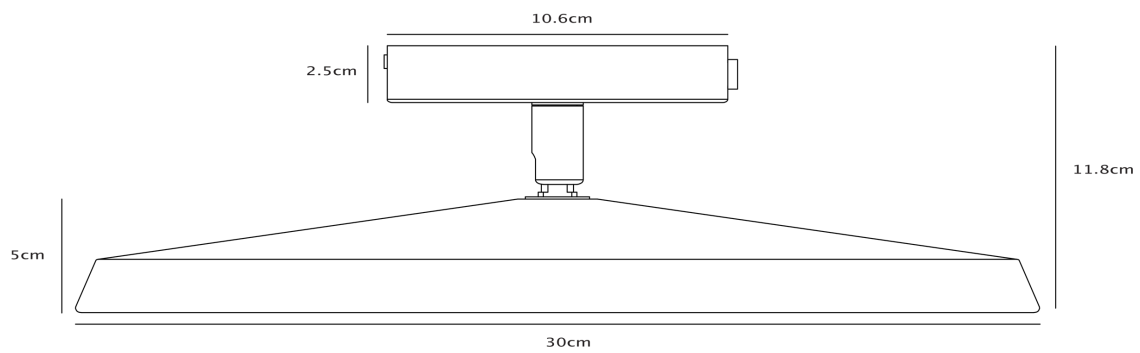

Nordlux - Kaito Pro 30 - 2220516003 - LED Black Opal Flush Ceiling Light

CONTACT