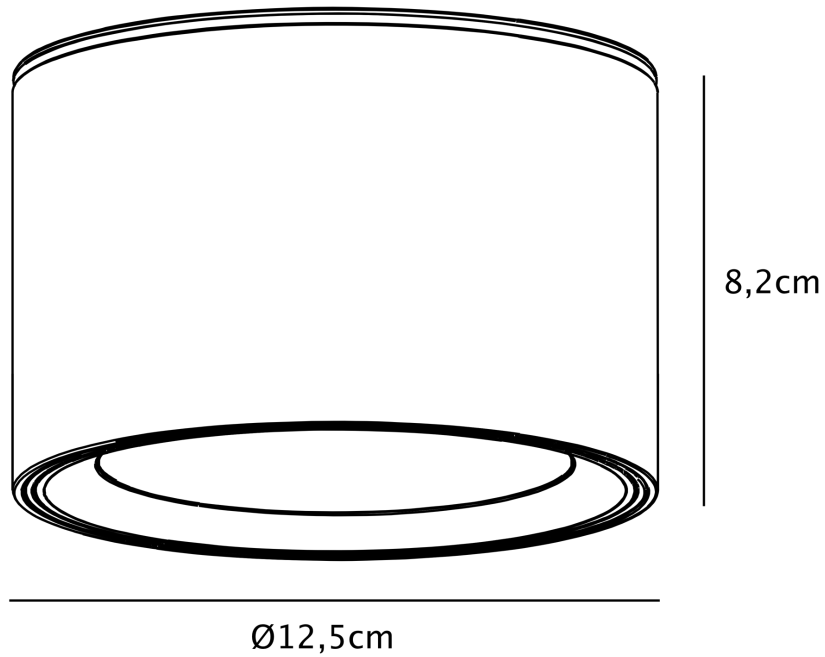

Nordlux - Landon 8 - 2110660101 - LED White Opal IP44 Bathroom Ceiling Flush Light

CONTACT