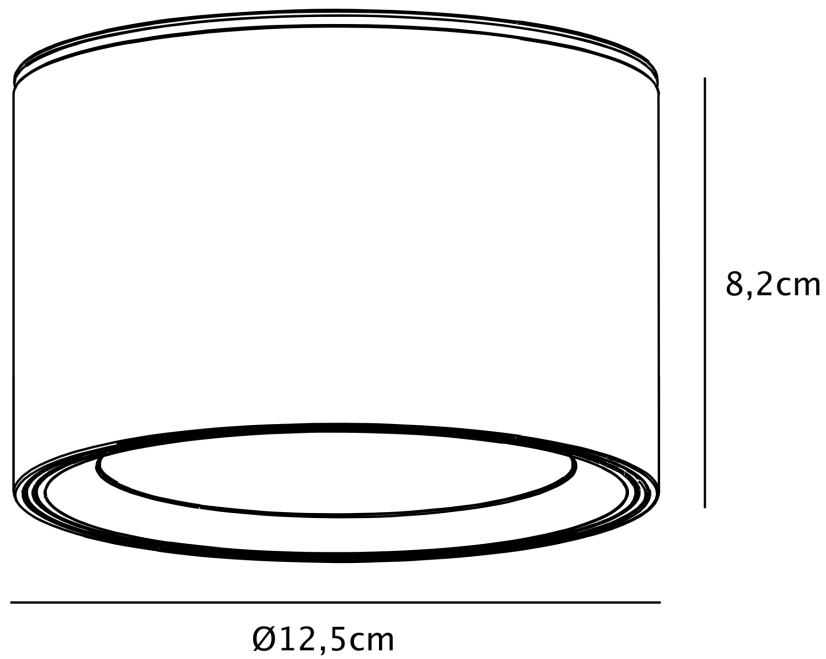

Nordlux - Landon 8 - 2110660103 - LED Black Opal IP44 Bathroom Ceiling Flush Light