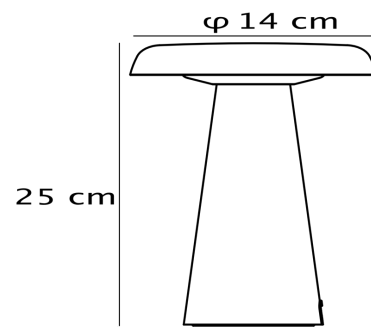

Nordlux - Arcello - 2220155050 - LED Anthracite IP54 Outdoor Portable Lamp