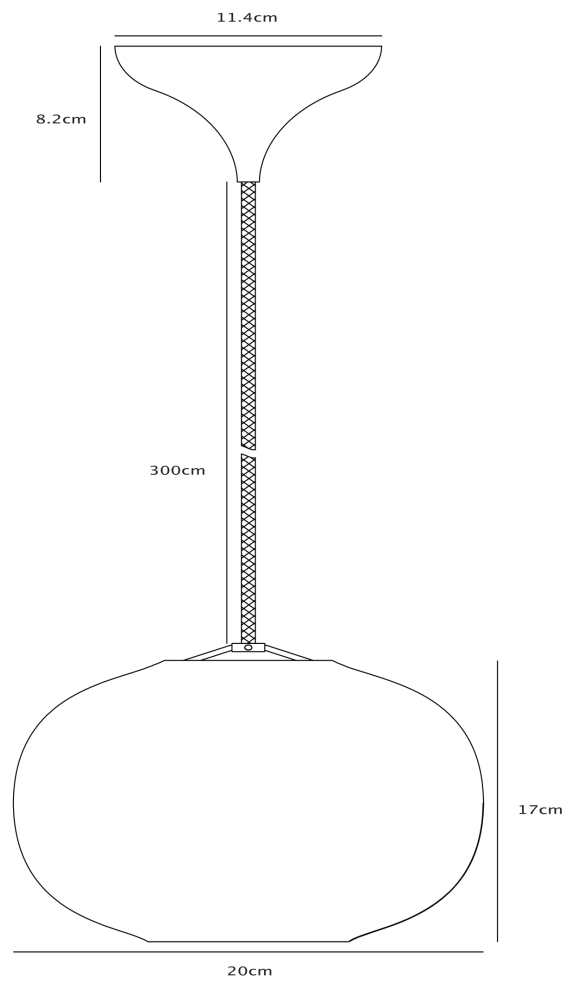

Nordlux - Navone - 2220433001 - White Brushed Brass Opal Glass Ceiling Pendant Light