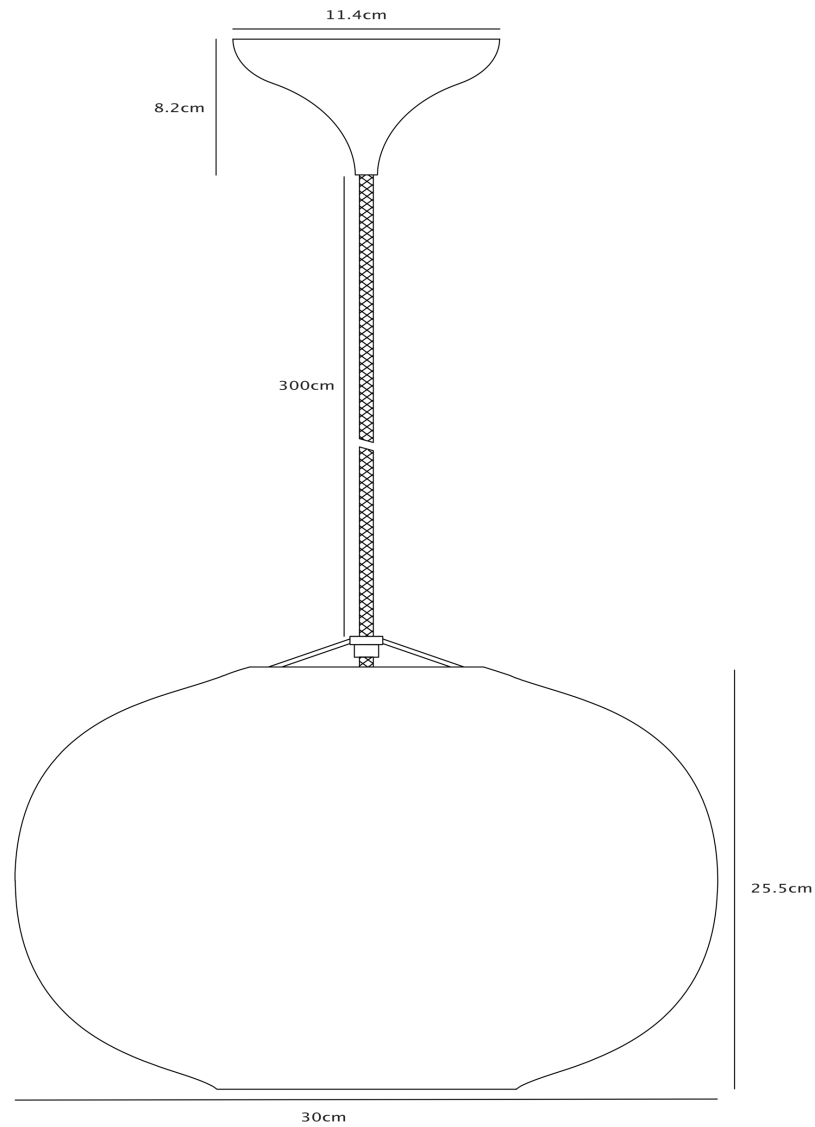

Nordlux - Navone - 2220443001 - White Brushed Brass Opal Glass Ceiling Pendant Light

CONTACT