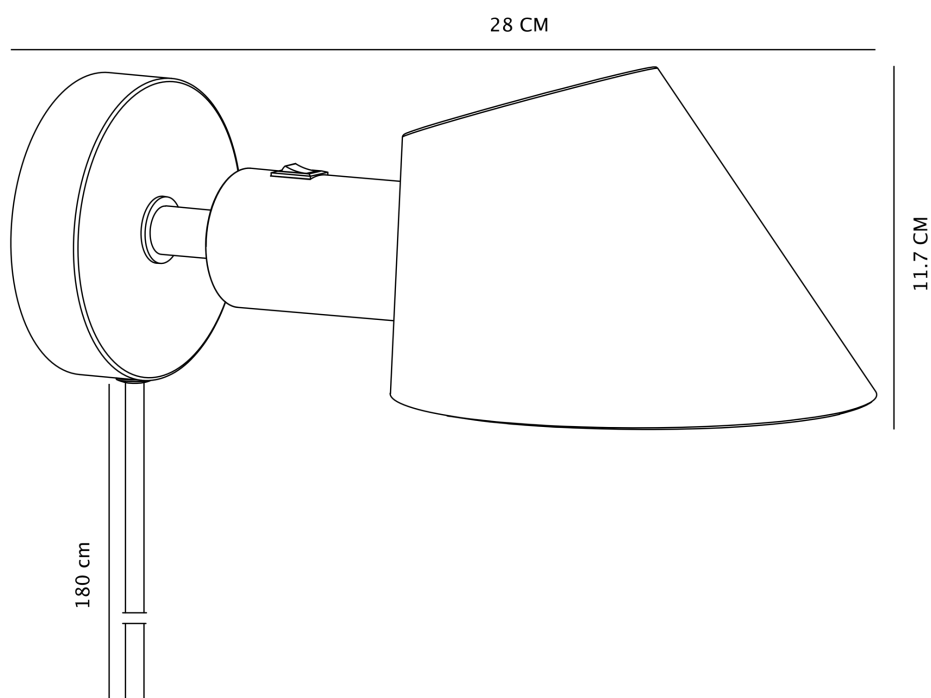

Nordlux - Stay - 2220381010 - Grey Plug In Reading Wall Light

CONTACT