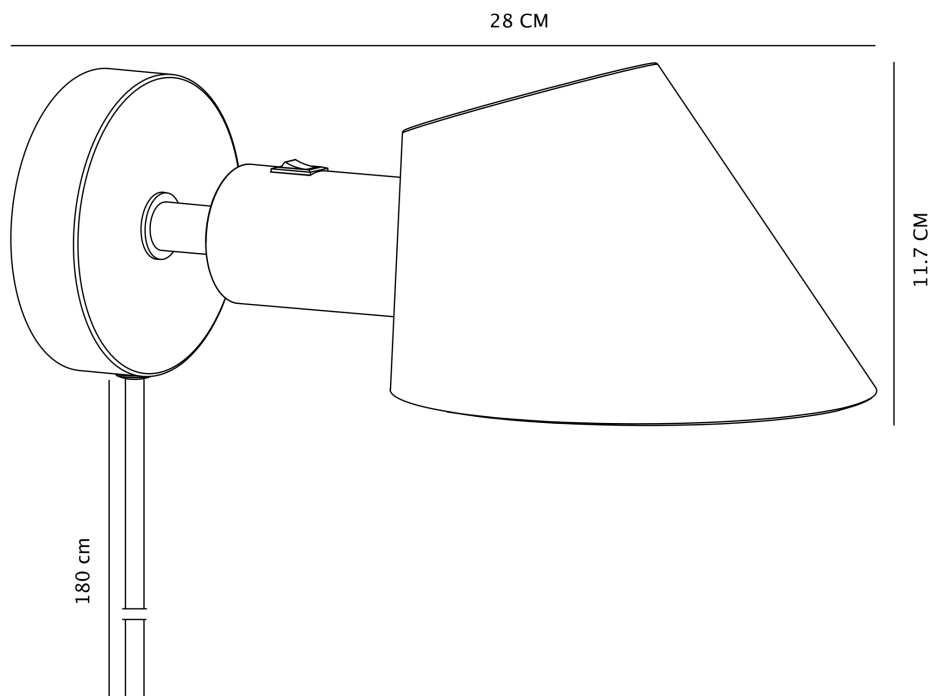

Nordlux - Stay - 2220381003 - Black Plug In Reading Wall Light

**CONTACT**