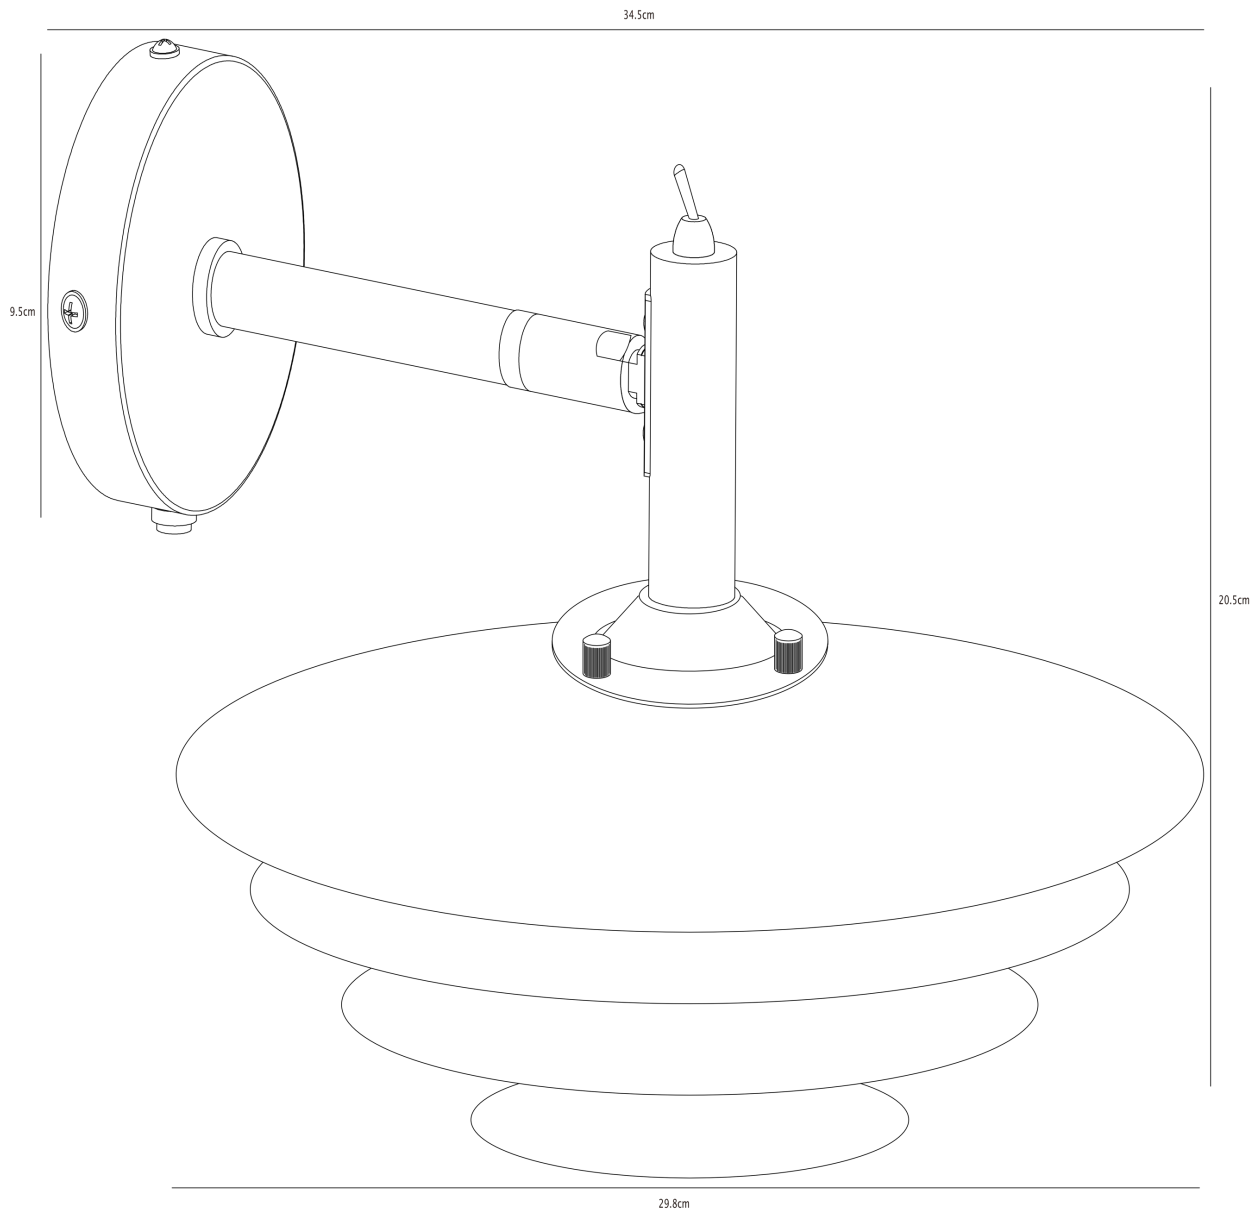

Nordlux - Bretagne - 2213471010 - Grey Brushed Brass Plug In Wall Light

CONTACT