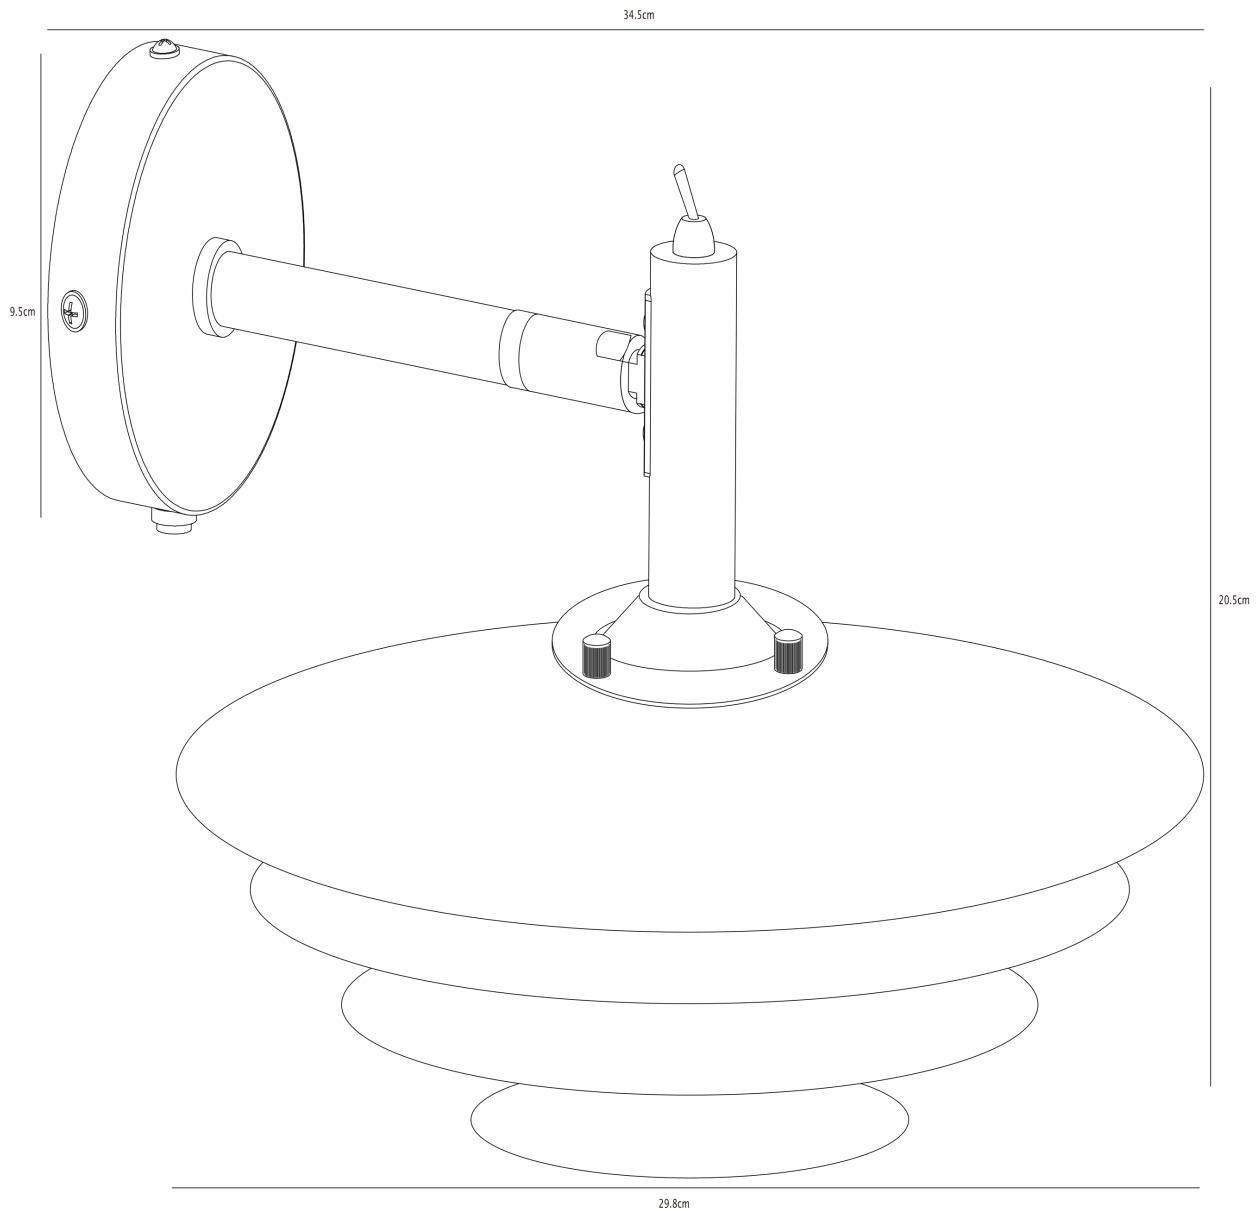

Nordlux - Bretagne - 2213471001 - White Satin Nickel Plug In Wall Light