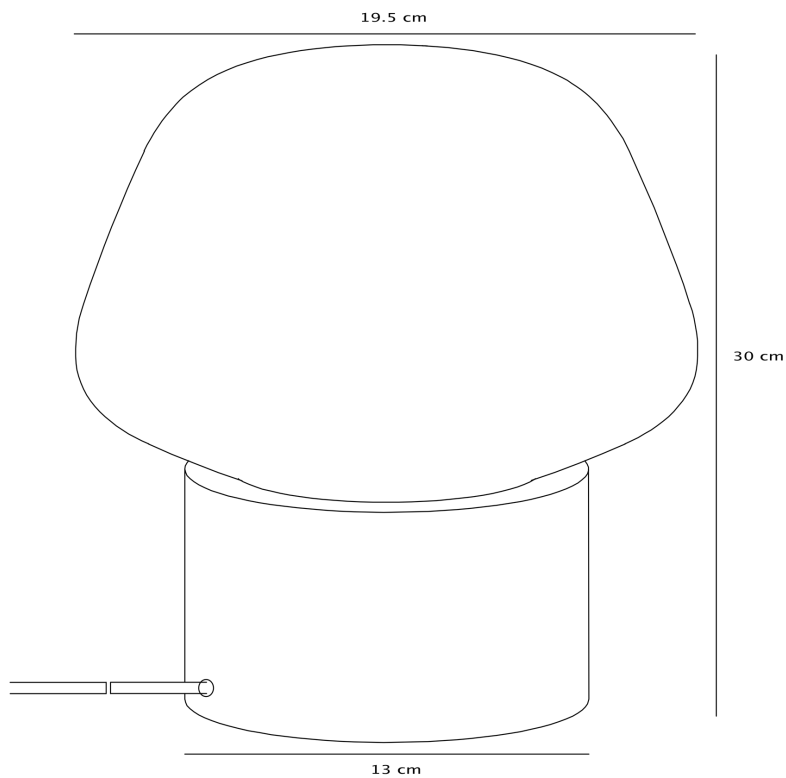

Nordlux - Christina 20 - 48905050 - Grey Concrete Clear Glass Table Lamp

CONTACT