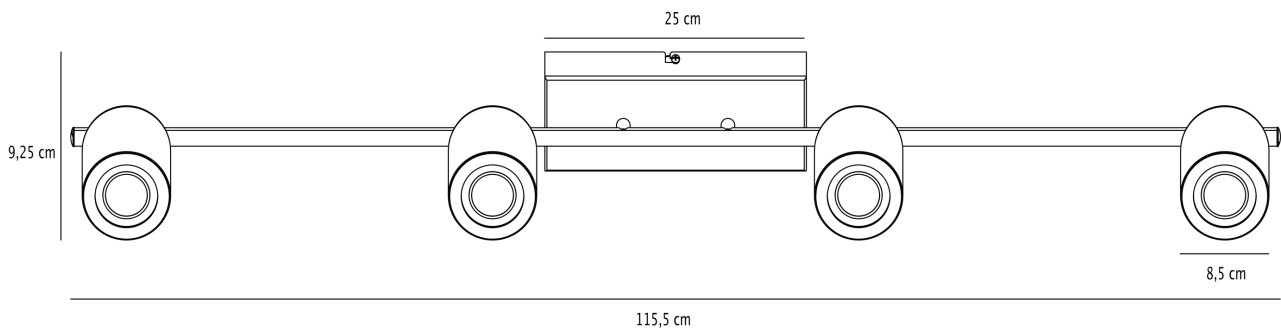

Nordlux - Clyde 4 - 2213530103 - LED Black 4 Light Ceiling Spotlight

CONTACT