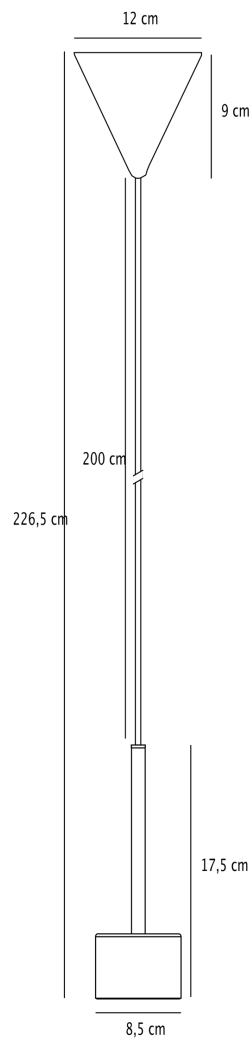

Nordlux - Clyde - 2213543003 - LED Black Ceiling Pendant Light

CONTACT