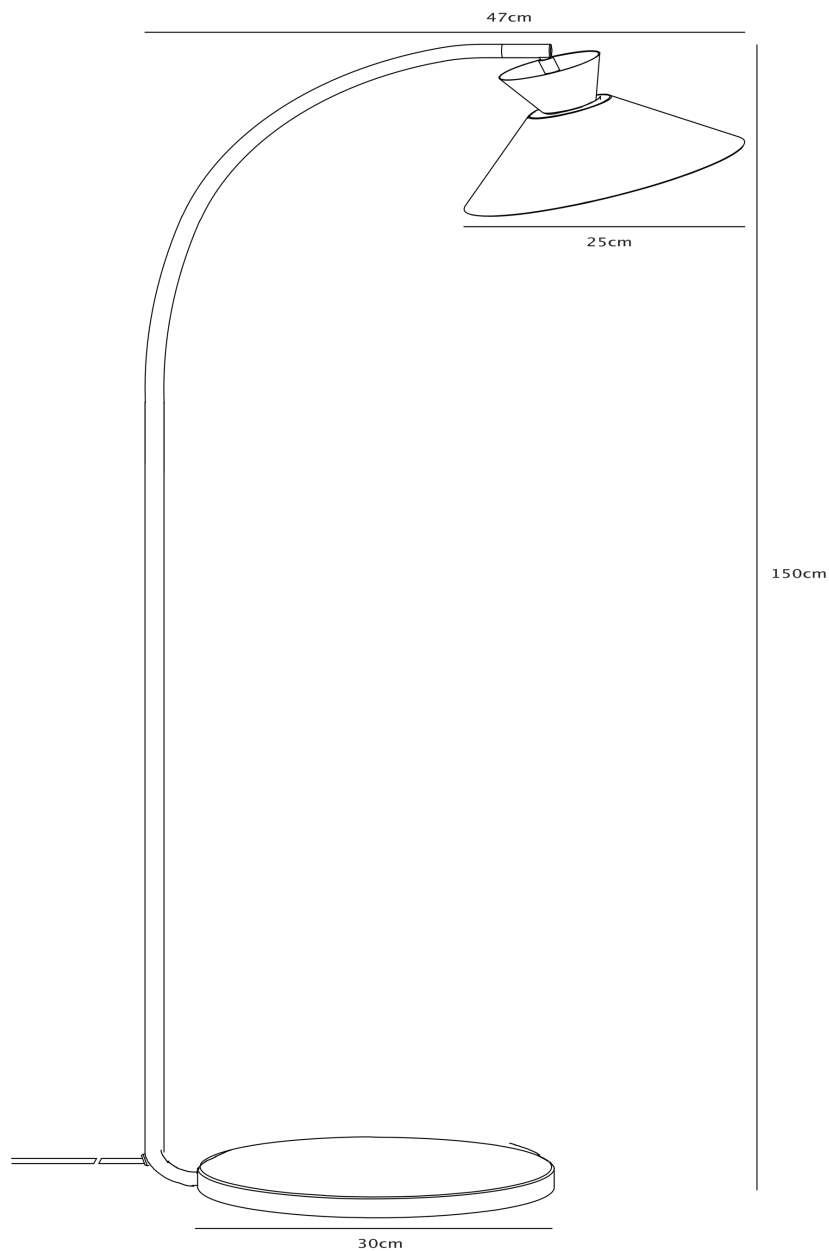

Nordlux - Dial - 2213394001 - White Floor Reading Lamp

**CONTACT**