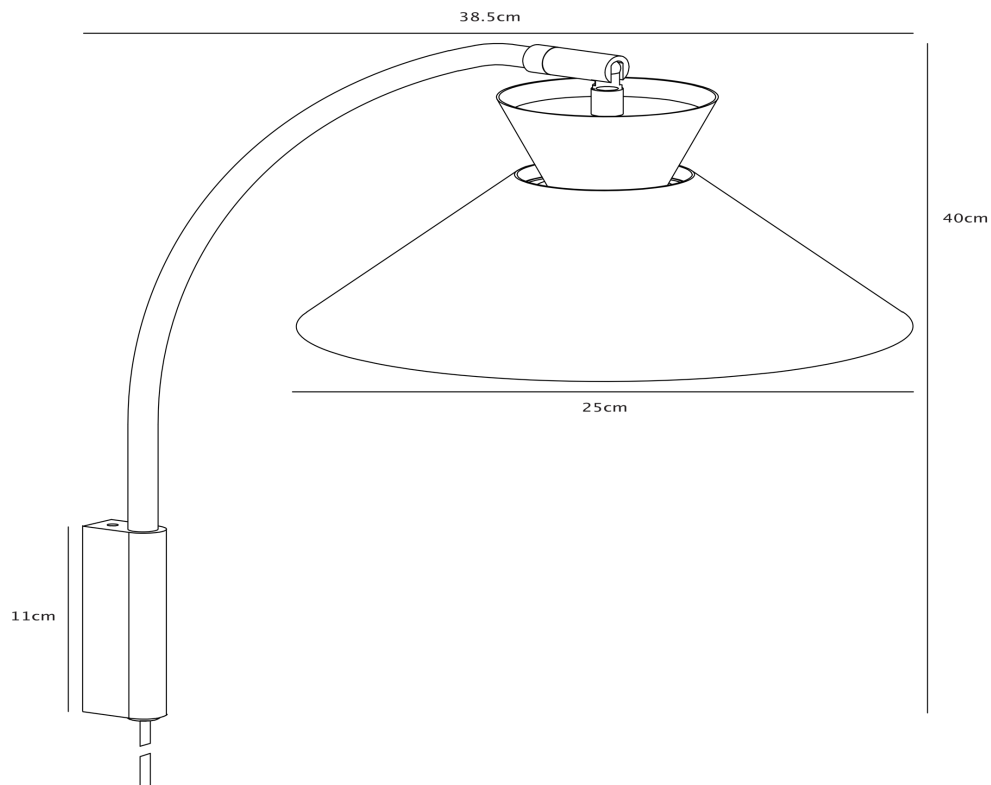

Nordlux - Dial - 2213371010 - Grey Plug In Reading Wall Light

**CONTACT**