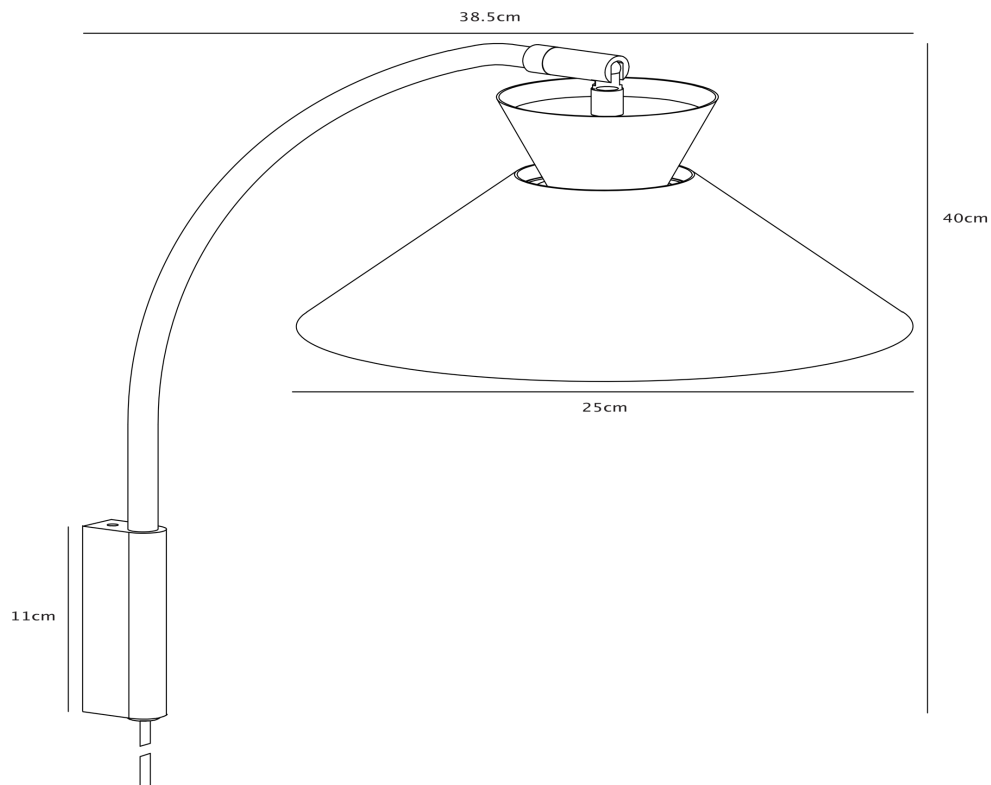

Nordlux - Dial - 2213371001 - White Plug In Reading Wall Light

CONTACT