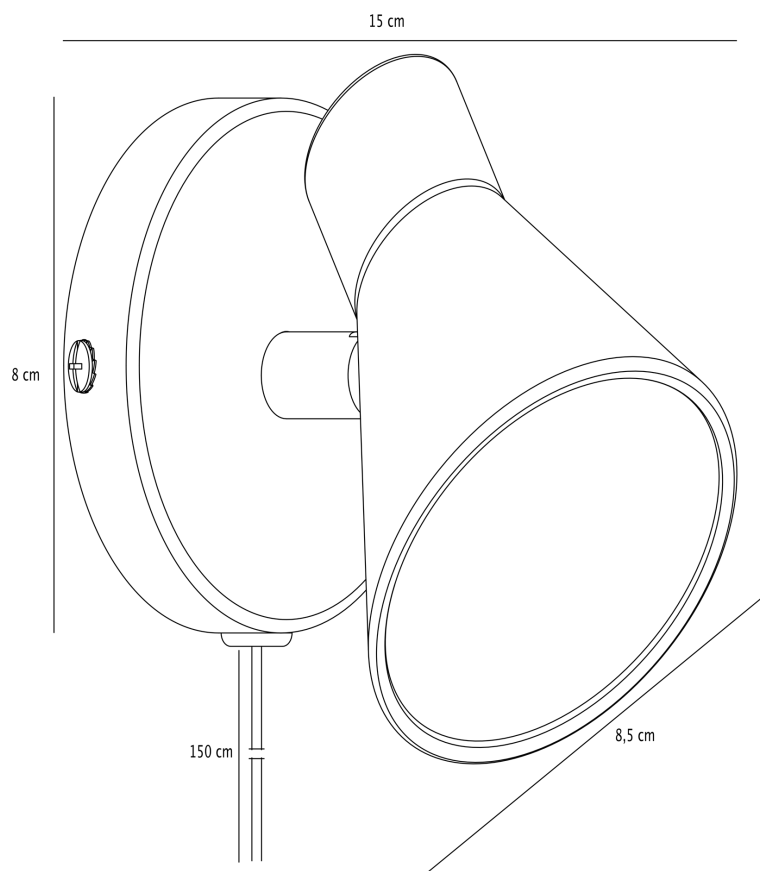

Nordlux - Eik - 45761003 - Black Plug In Spotlight

CONTACT