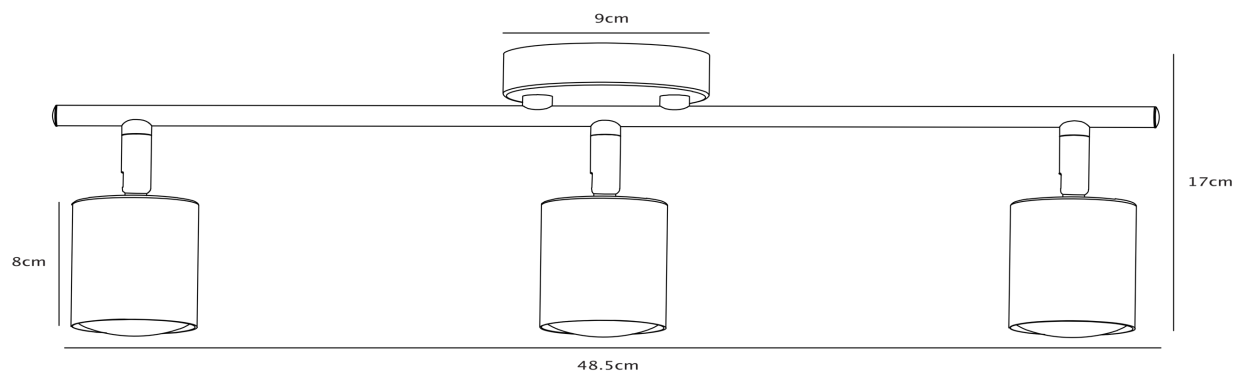

Nordlux - Explore 3 - 2113700135 - Brushed Brass Black 3 Light Ceiling Spotlight

CONTACT