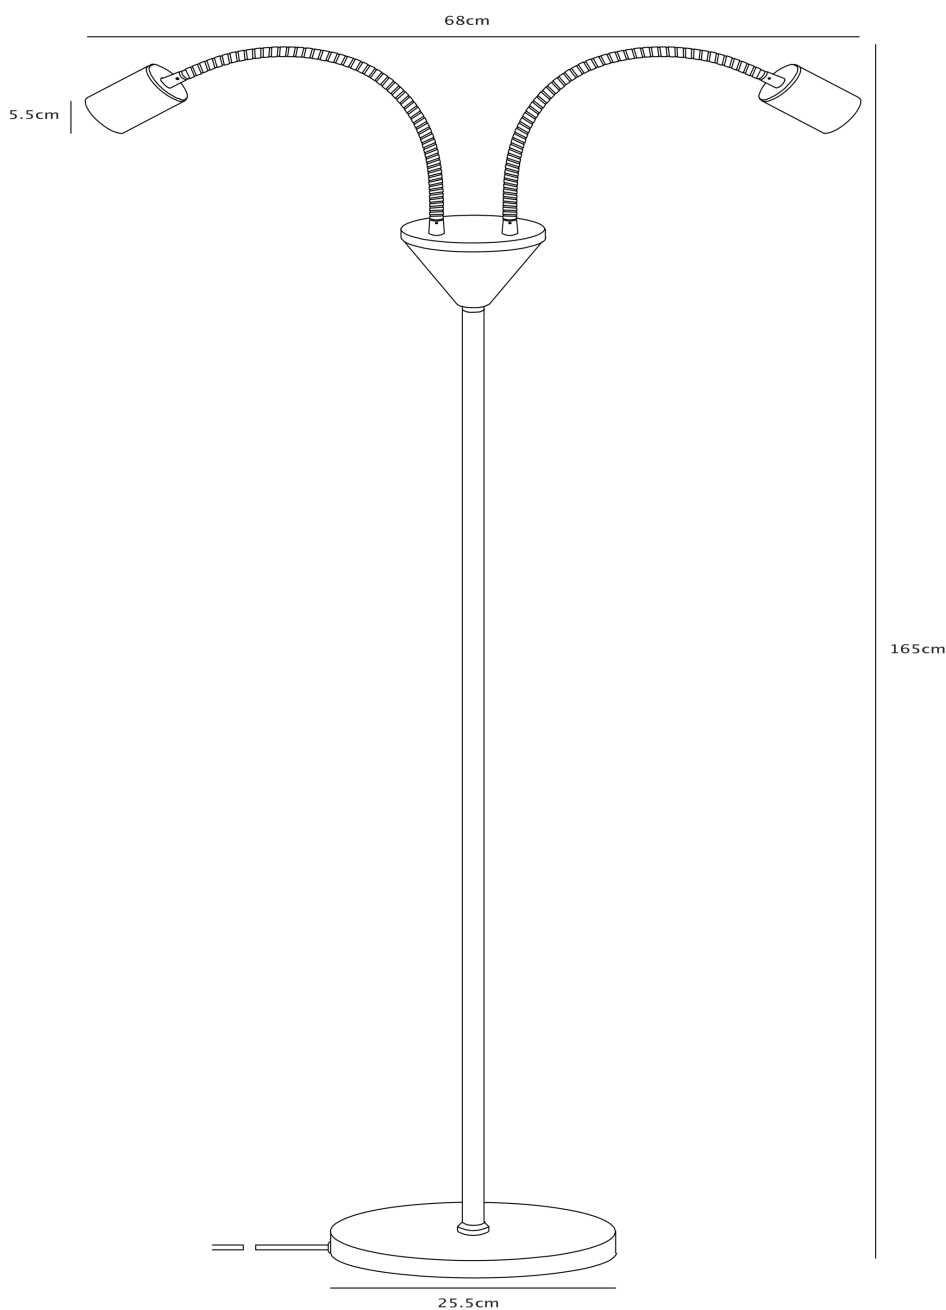

Nordlux - Explore - 2213514003 - Black 2 Light Floor Reading Lamp

CONTACT