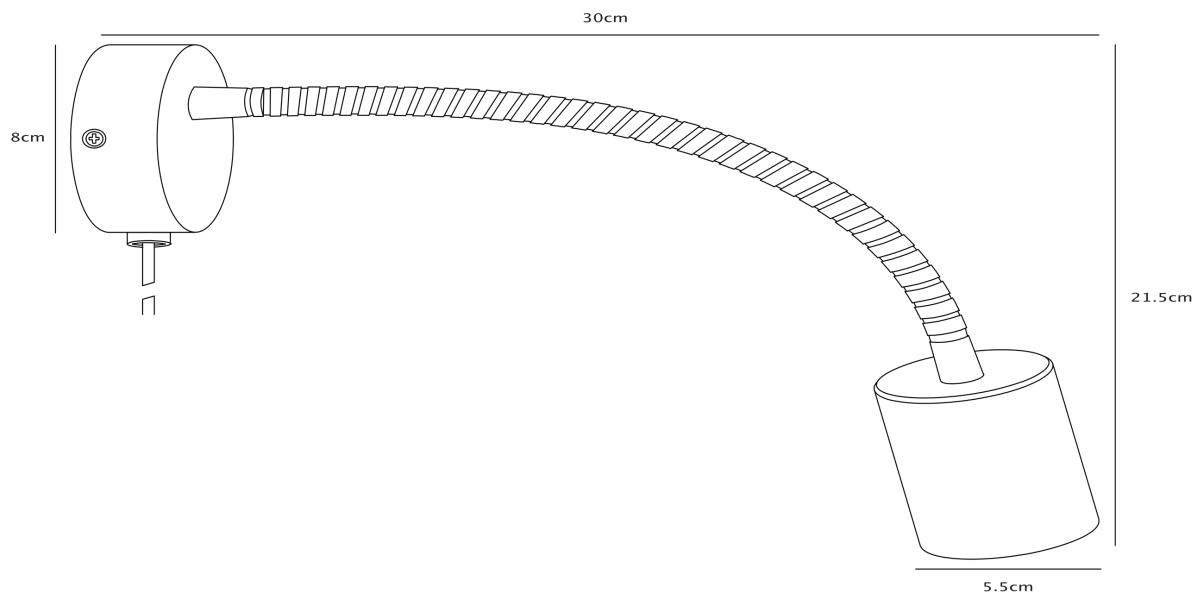

Nordlux - Explore Flex - 2113261035 - Brushed Brass Black Plug In Reading Wall Light

CONTACT