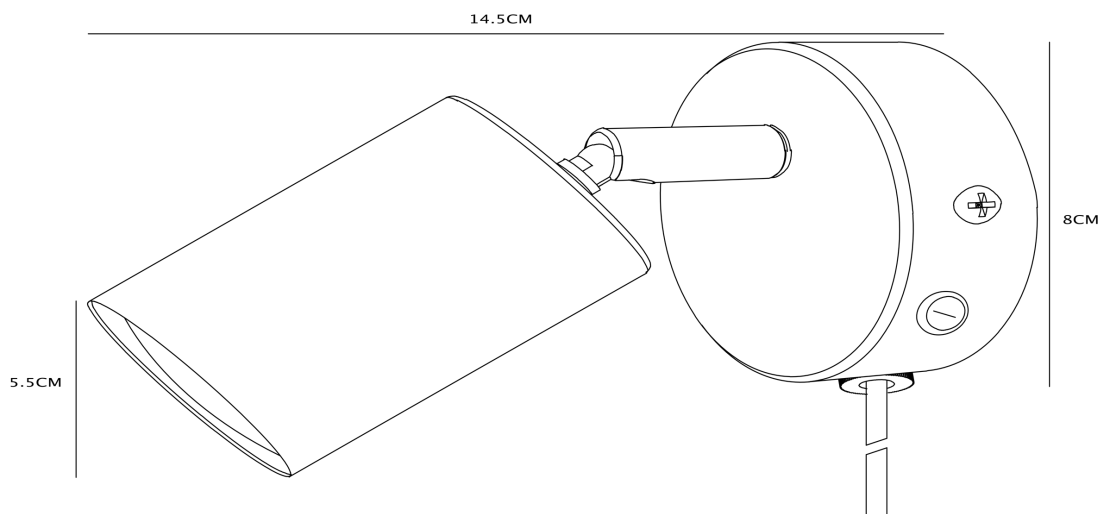

Nordlux - Explore - 2113251035 - Brushed Brass Black Plug In Spotlight

**CONTACT**