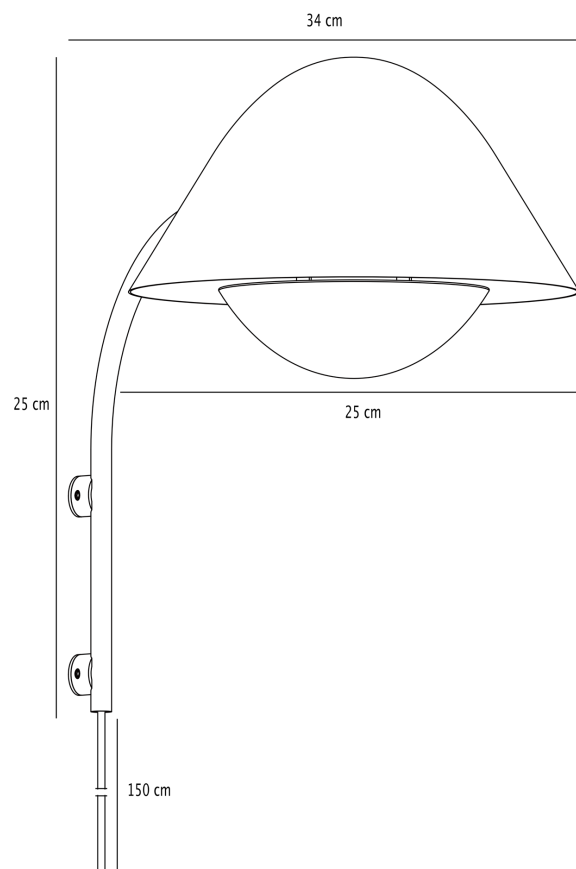

Nordlux - Freya - 2213101003 - Black Plug In Reading Wall Light

CONTACT