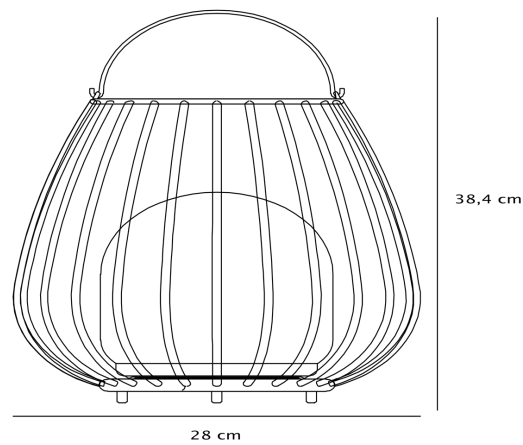

Nordlux - Jim To-Go - 2218105023 - LED Olive White IP54 Outdoor Portable Lamp