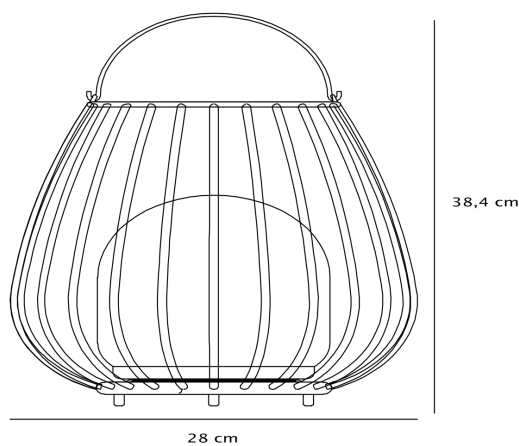

Nordlux - Jim To-Go - 2218105002 - LED Red White IP54 Outdoor Portable Lamp

CONTACT